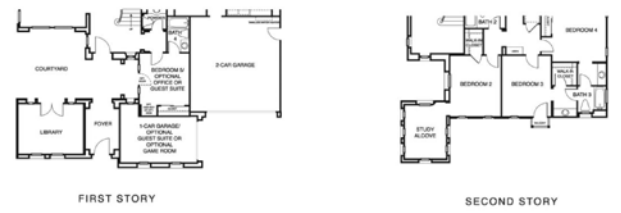

PLAN 3BR PROVENCE