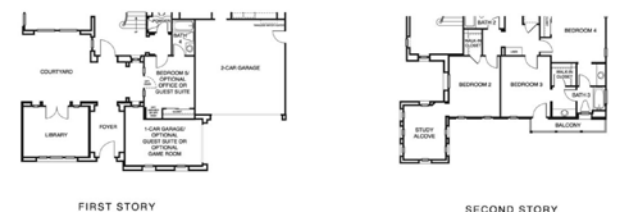

PLAN 3CR MONTEREY