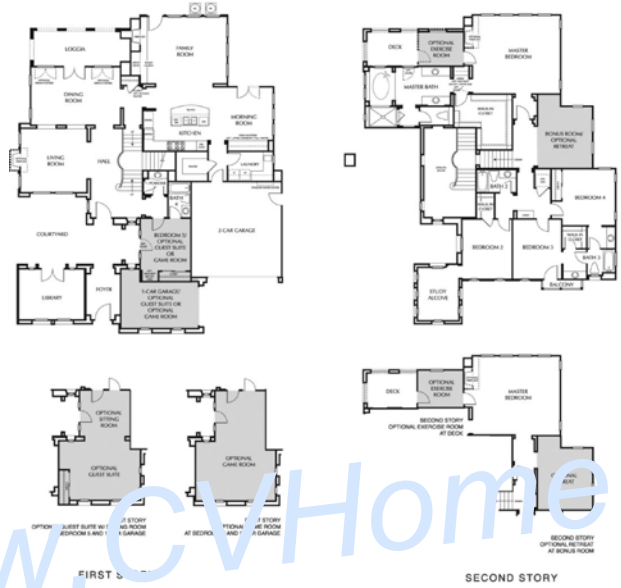

Requa - Residence Three

5 Bedroom • 4 Bath • 4,197-4,491 Square Feet

5 Bedrooms plus Bonus and Library, 4 1/2 Baths, 2 Car Garage with 1 Car Split Garage. Optional Guest Suite, Optional Game Room.

AVARON
PLAN 3AR • APPROX. 4,197 SQ. FT
TUSCAN • MODEL

PRELIMINARY

www.CVHome.com

PLAN 3BR PROVENCE

PLAN 3CR MONTEREY