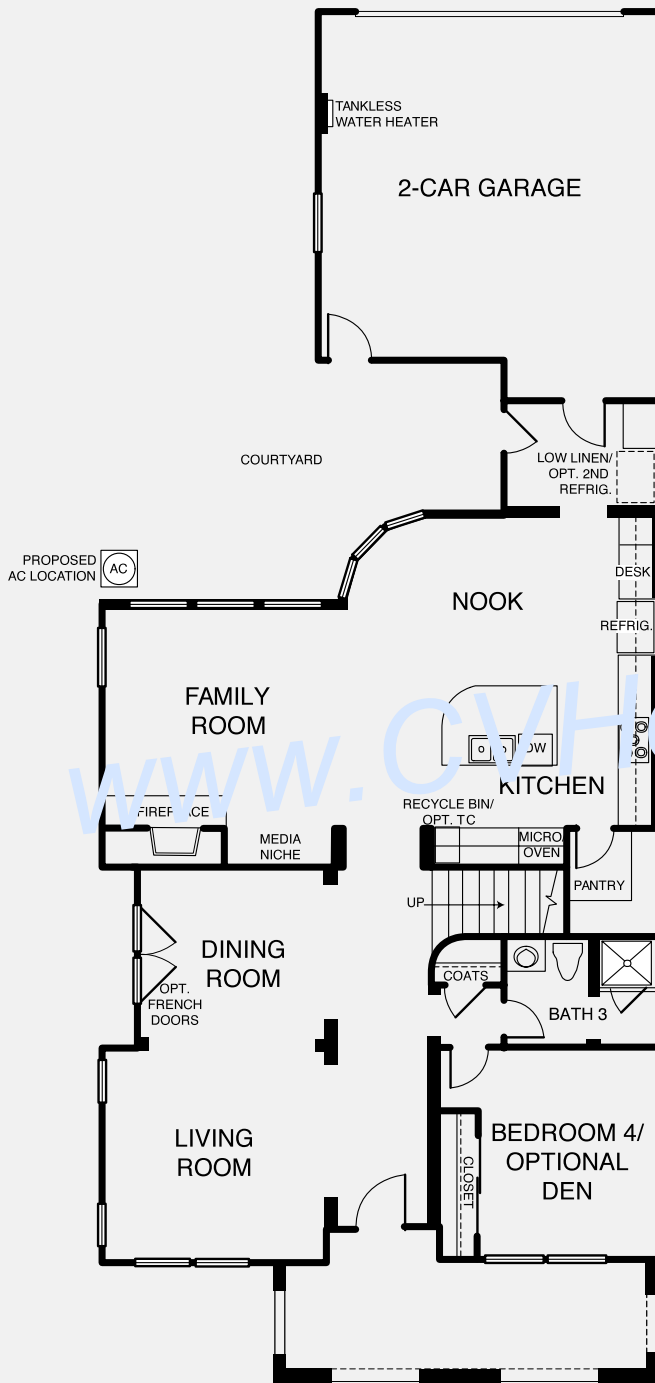

PRELIMINARY

RESIDENCE 3S-R
SPANISH COLONIAL (3SC-R)
FIRST STORY

Del Sur

EMBRACING THE HERITAGE OF SAN DIEGO

Cassero

Standard Pacific Homes

Residence 6

Level 1

Entry, stairs, volume, decks, porches and square footages may vary per elevation. All maps, plans, landscaping and elevation renderings are artist's conception and are not to scale.

www.delsurliving.com