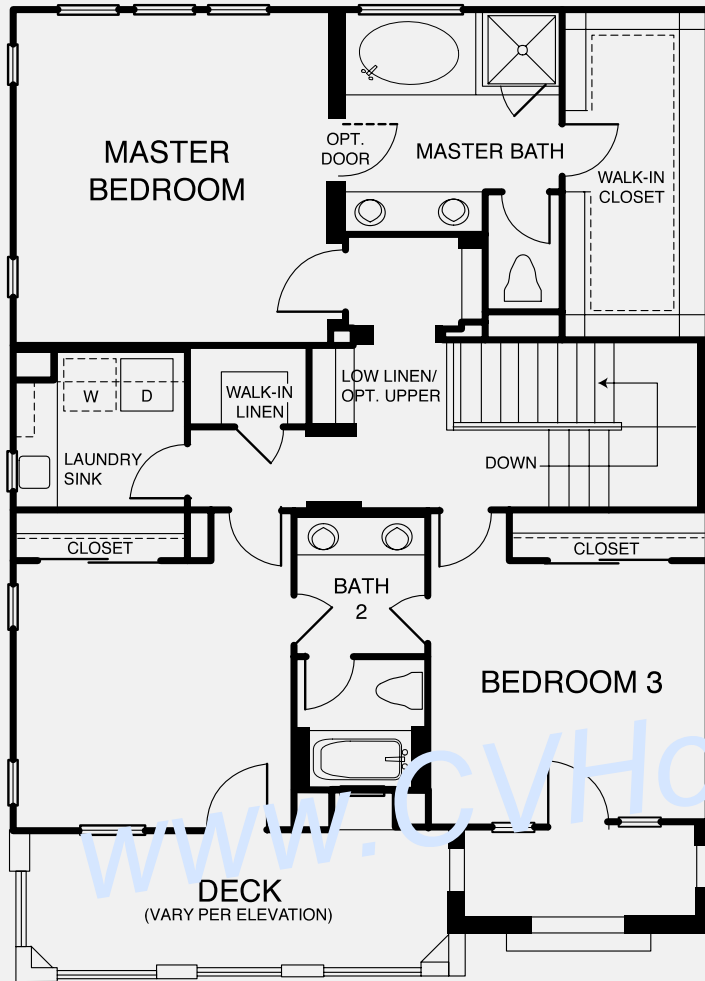

PRELIMINARY

RESIDENCE 31R-R
ITALIAN REVIVAL (31R-R)
SECOND STORY

Del Sur

EMBRACING THE HERITAGE OF SAN DIEGO

Cassero

Standard Pacific Homes

Residence 5

Level 2

Entry, stairs, volume, decks, porches and square footages may vary per elevation. All maps, plans, landscaping and elevation renderings are artist's conception and are not to scale.

www.delsurliving.com