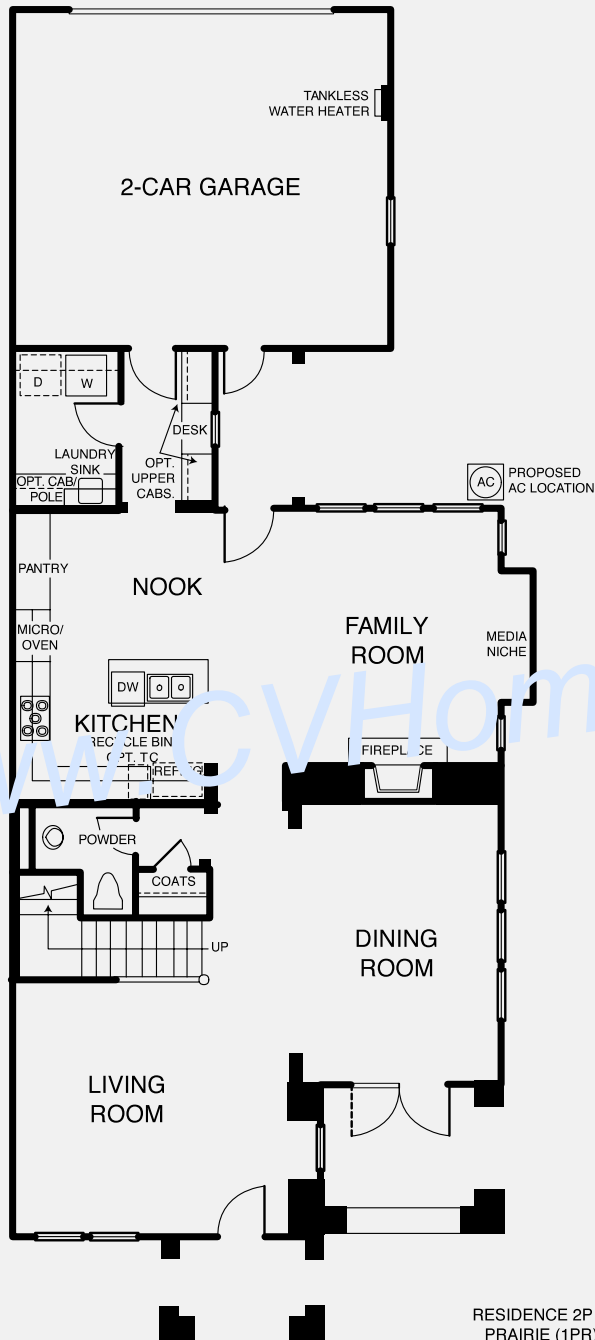

PRELIMINARY

RESIDENCE 2P  
PRAIRIE (1PR)  
FIRST STORY

Del Sur

EMBRACING THE HERITAGE OF SAN DIEGO

## Cassero

Standard Pacific Homes

Residence 4

Level 1

Entry, stairs, volume, decks, porches and square footages may vary per elevation. All maps, plans, landscaping and elevation renderings are artist's conception and are not to scale.