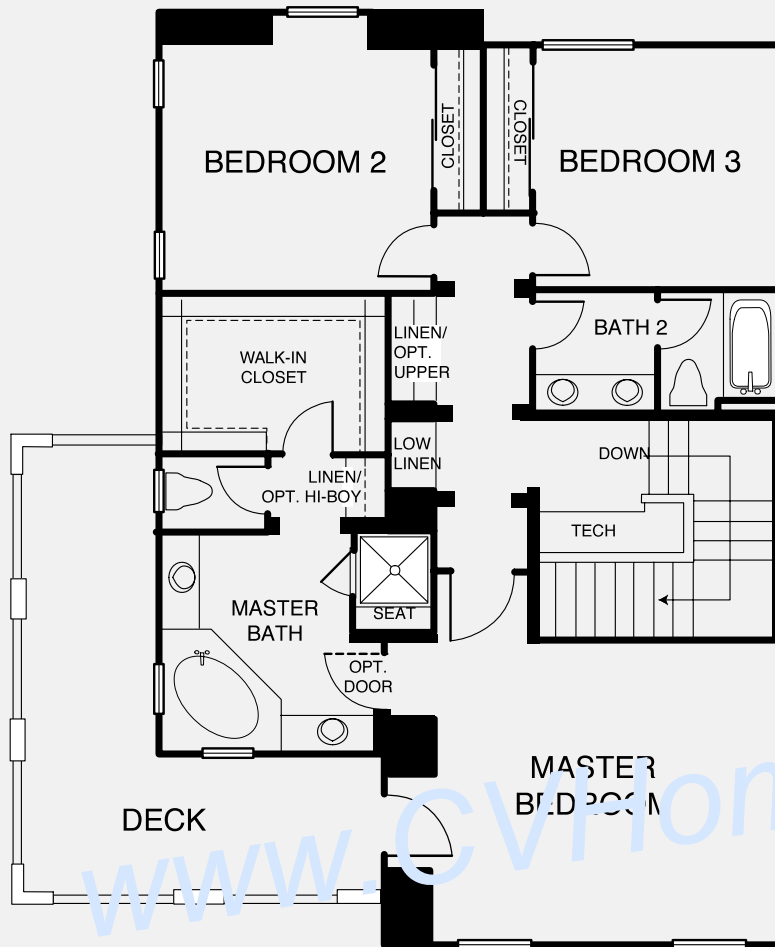

PRELIMINARY

RESIDENCE 21R
ITALIAN REVIVAL (31R)
SECOND STORY

Del Sur

EMBRACING THE HERITAGE OF SAN DIEGO

Cassero

Standard Pacific Homes

Residence 3

Level 2

Entry, stairs, volume, decks, porches and square footages may vary per elevation. All maps, plans, landscaping and elevation renderings are artist's conception and are not to scale.

www.delsurliving.com