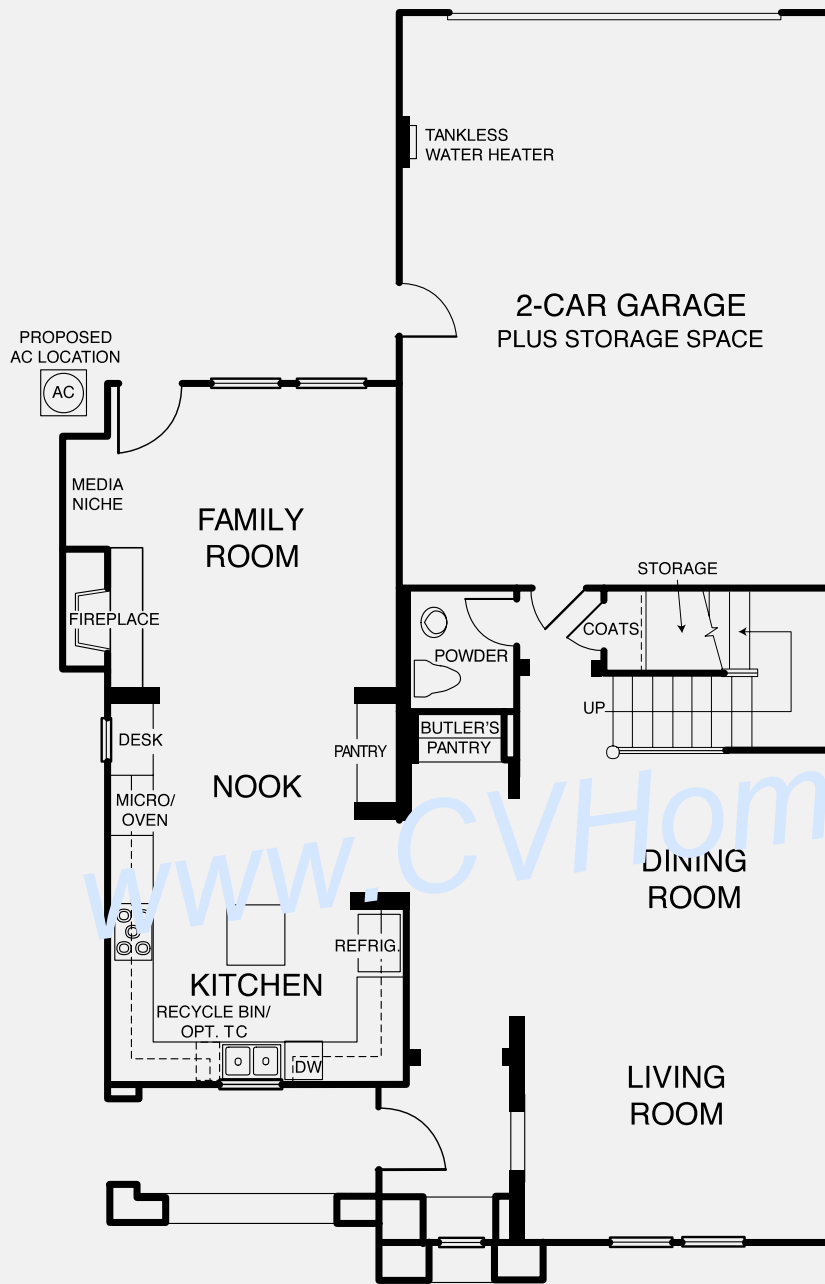

PRELIMINARY

RESIDENCE 1P  
PRAIRIE (1PR)  
FIRST STORY

Del Sur

EMBRACING THE HERITAGE OF SAN DIEGO

## Cassero

Standard Pacific Homes

Residence 2

Level 1

Entry, stairs, volume, decks, porches and square footages may vary per elevation. All maps, plans, landscaping and elevation renderings are artist's conception and are not to scale.