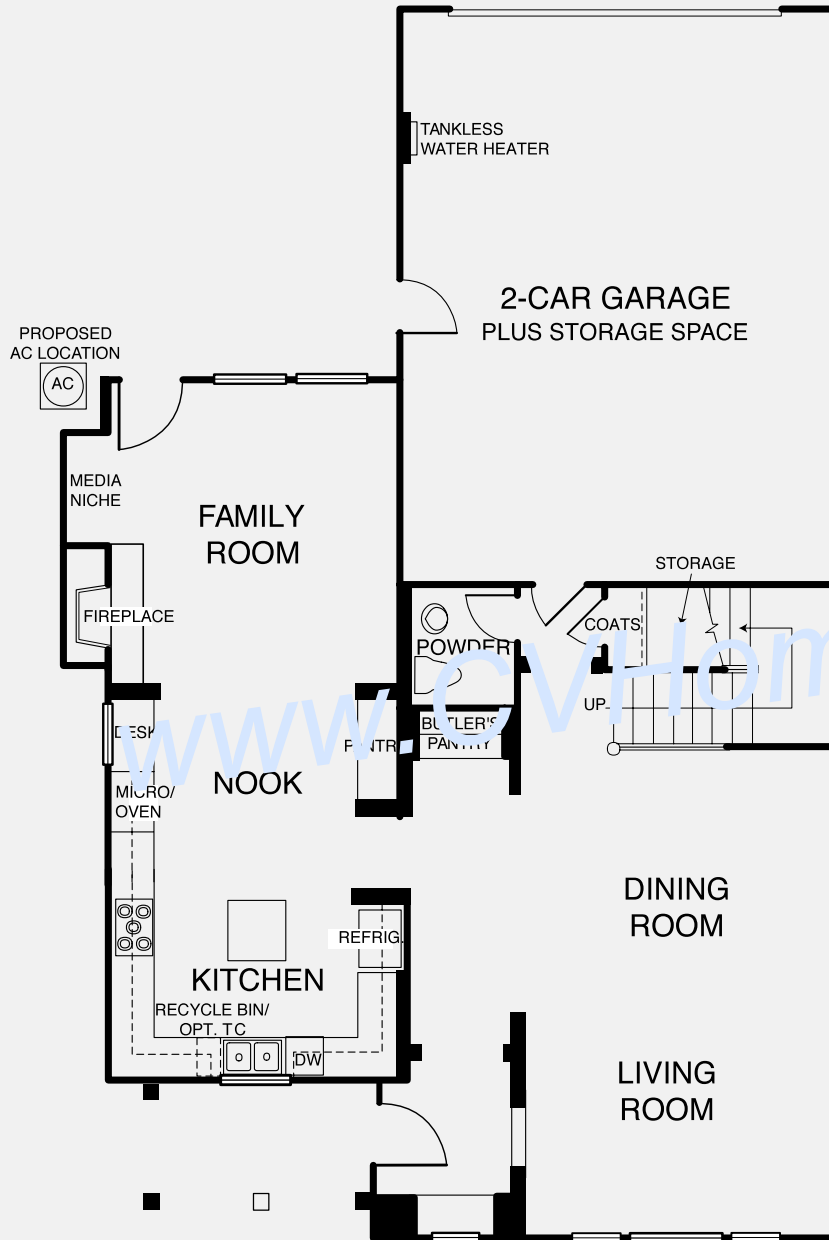

PRELIMINARY

RESIDENCE 1M
MONTEREY (2MO)
FIRST STORY

Del Sur

EMBRACING THE HERITAGE OF SAN DIEGO

Cassero

Standard Pacific Homes

Residence 1

Level 1

Entry, stairs, volume, decks, porches and square footages may vary per elevation. All maps, plans, landscaping and elevation renderings are artist's conception and are not to scale.

www.delsurliving.com