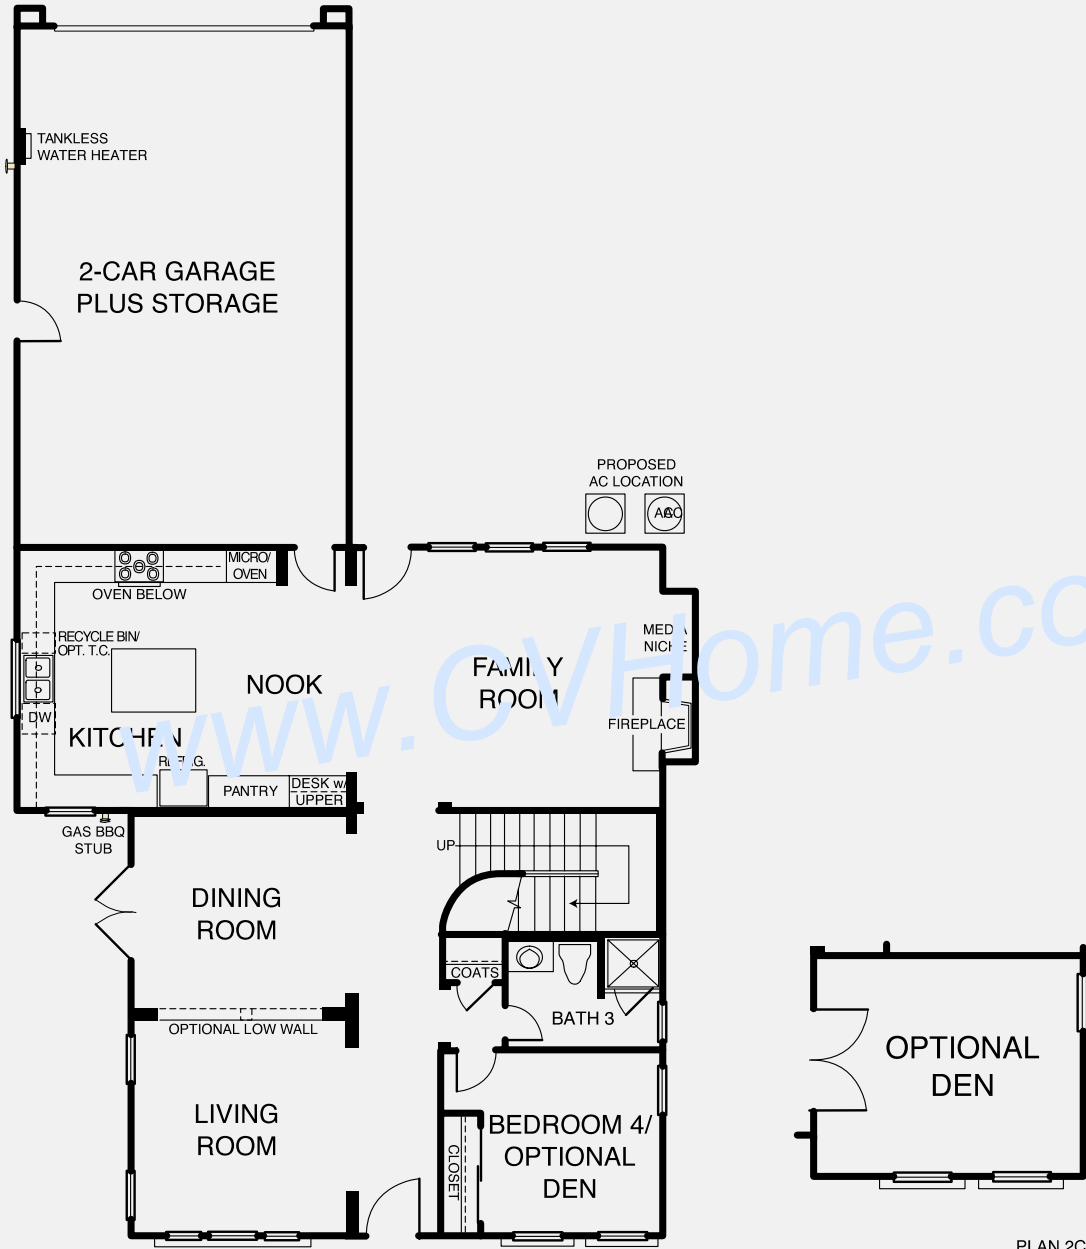

PRELIMINARY

PLAN 2C
FIRST STORY

PLAN 2C
FIRST STORY
OPTIONAL DEN
AT BEDROOM 4

Del Sur

EMBRACING THE HERITAGE OF SAN DIEGO

Cabrillo

Standard Pacific Homes

Residence 2

Level 1

Entry, stairs, volume, decks, porches and square footages may vary per elevation. All maps, plans, landscaping and elevation renderings are artist's conception and are not to scale.

www.delsurliving.com