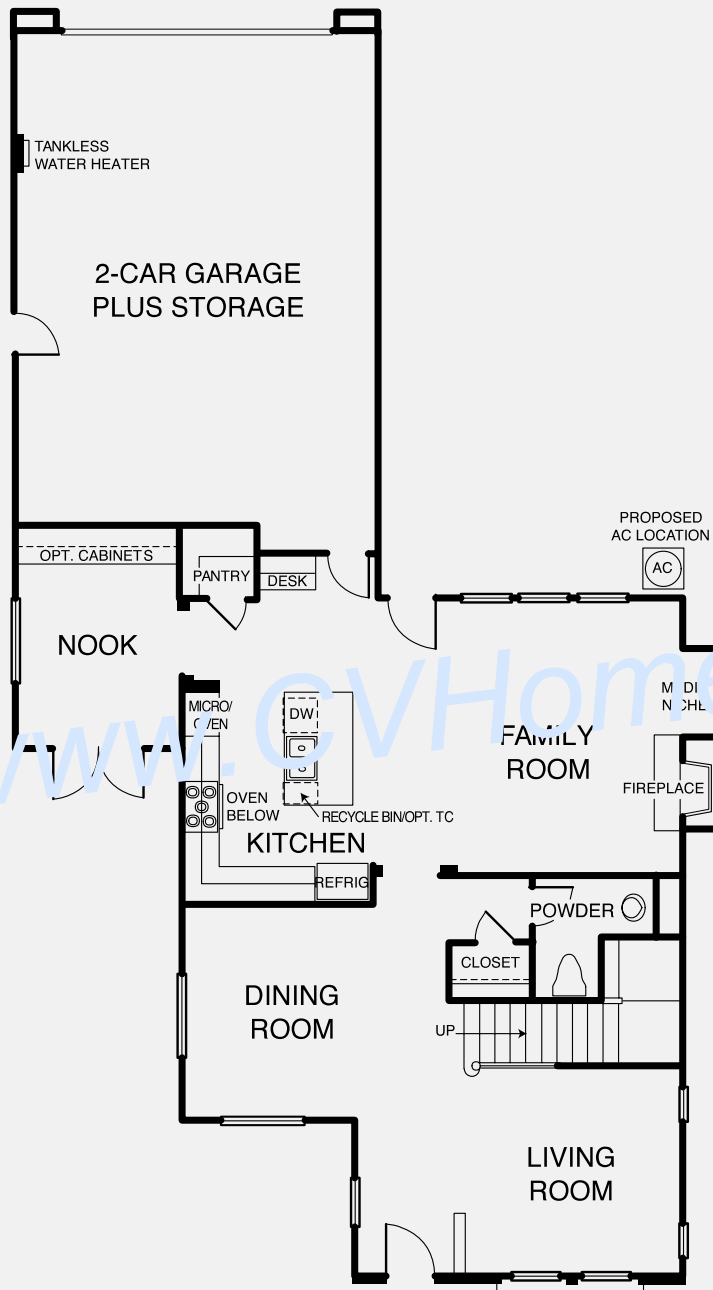

PRELIMINARY

PLAN 1B
FIRST STORY

Del Sur

EMBRACING THE HERITAGE OF SAN DIEGO

Cabrillo

Standard Pacific Homes

Residence 1

Level 1

Entry, stairs, volume, decks, porches and square footages may vary per elevation. All maps, plans, landscaping and elevation renderings are artist's conception and are not to scale.

www.delsurliving.com