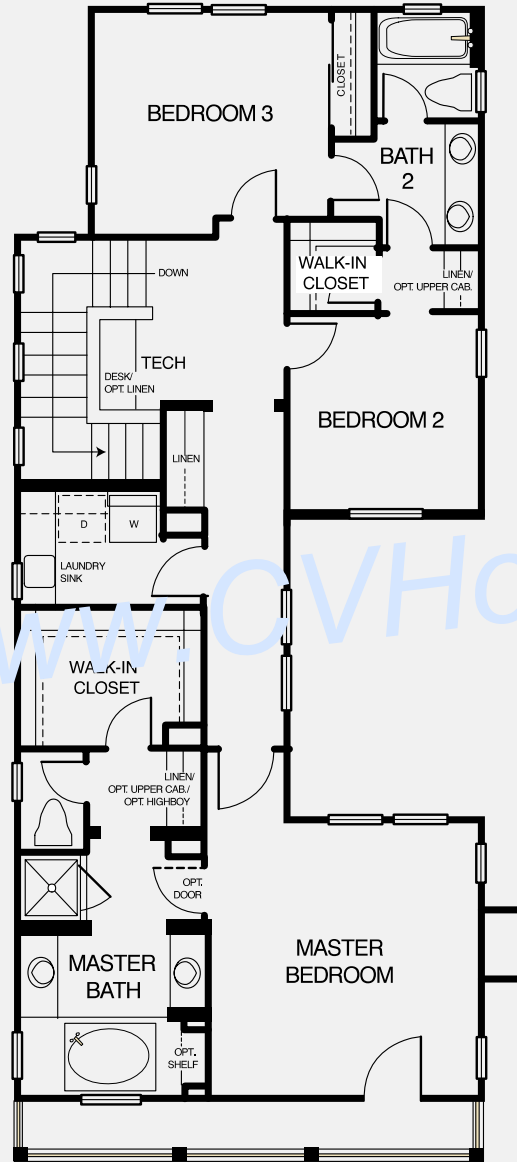

PRELIMINARY

PLAN 2CR
SECOND STORY

Del Sur

EMBRACING THE HERITAGE OF SAN DIEGO

Bridgewalk

Standard Pacific Homes

Residence 2

Level 2

Entry, stairs, volume, decks, porches and square footages may vary per elevation. All maps, plans, landscaping and elevation renderings are artist's conception and are not to scale.

www.delsurliving.com