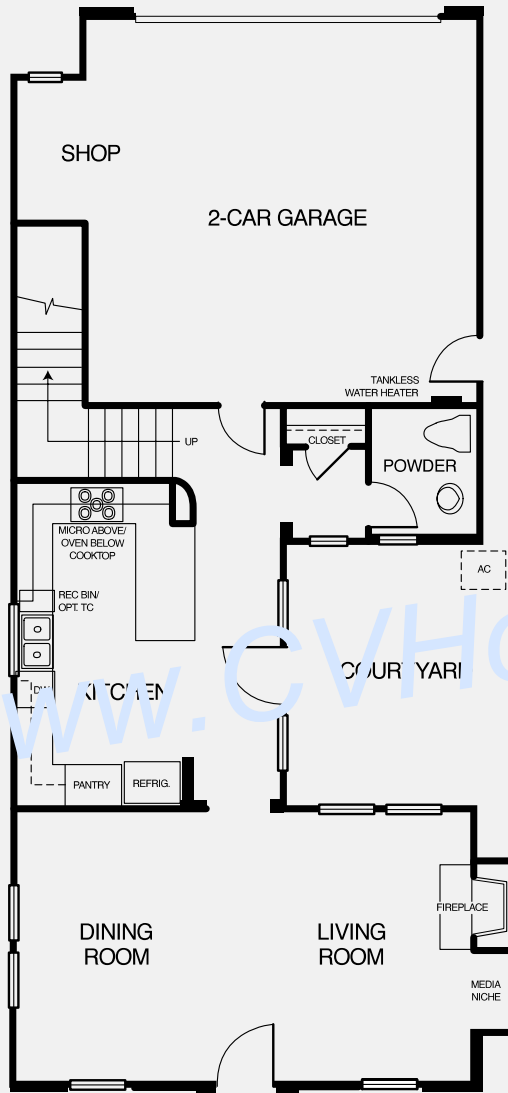

PRELIMINARY

PLAN 2CR
FIRST STORY

Del Sur

EMBRACING THE HERITAGE OF SAN DIEGO

Bridgewalk

Standard Pacific Homes

Residence 2

Level 1

Entry, stairs, volume, decks, porches and square footages may vary per elevation. All maps, plans, landscaping and elevation renderings are artist's conception and are not to scale.

www.delsurliving.com