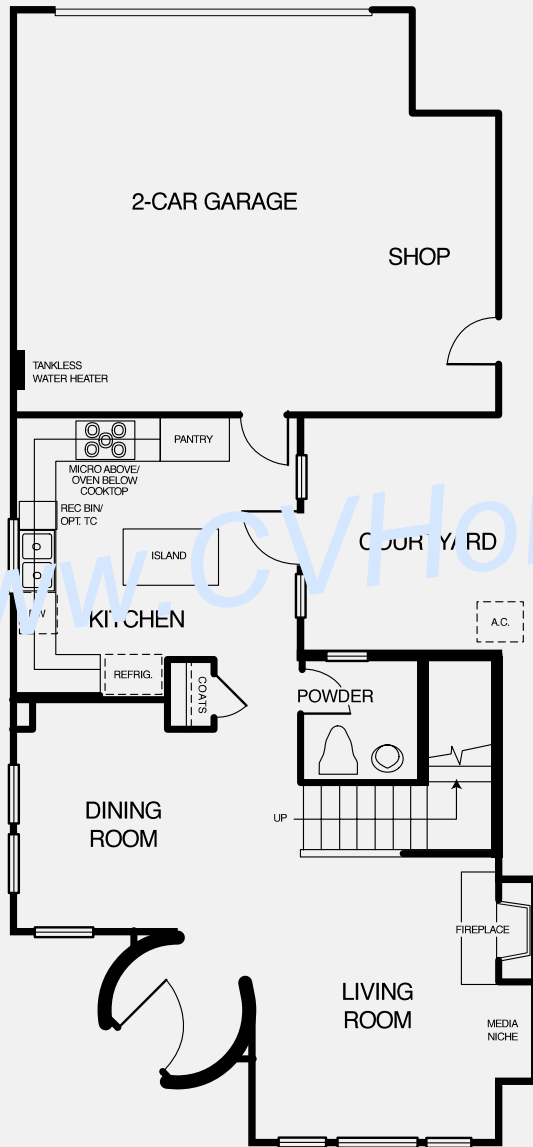

PRELIMINARY

PLAN 1A
FIRST STORY

Del Sur

EMBRACING THE HERITAGE OF SAN DIEGO

Bridgewalk

Standard Pacific Homes

Residence 1

Level 1

Entry, stairs, volume, decks, porches and square footages may vary per elevation. All maps, plans, landscaping and elevation renderings are artist's conception and are not to scale.

www.delsurliving.com