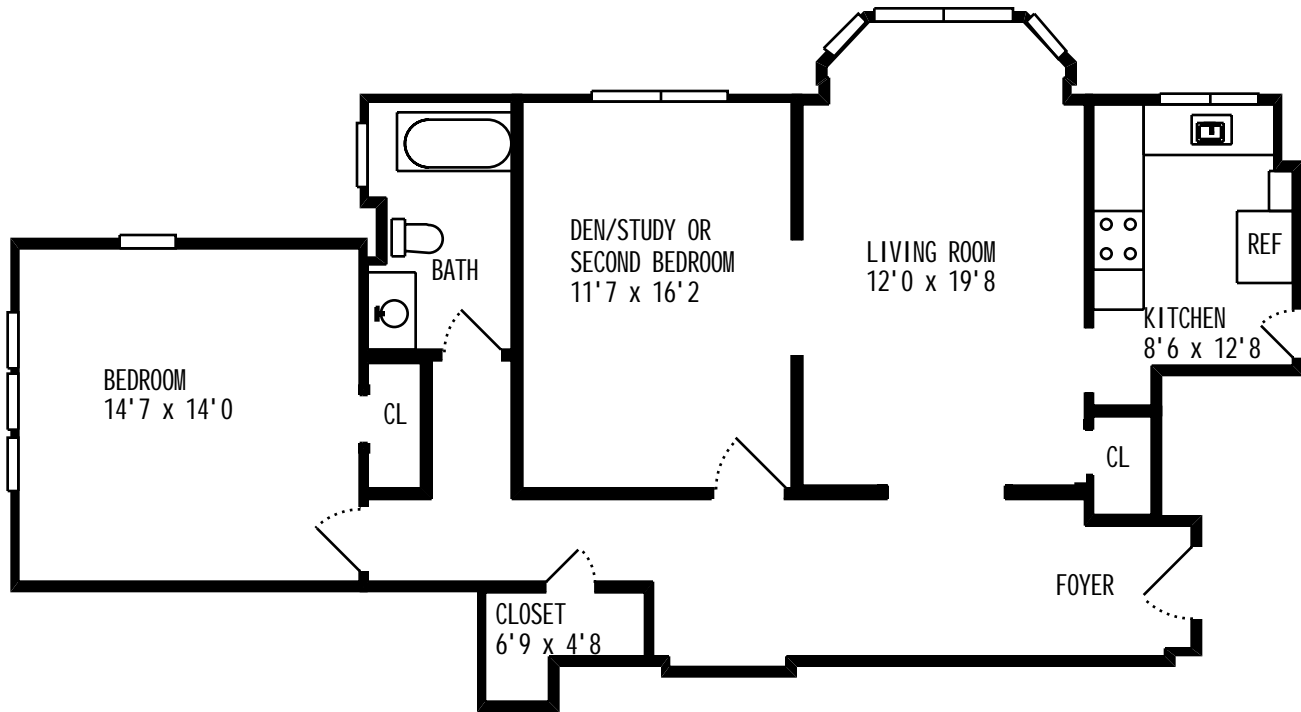

REAL ESTATE MEASURE

Website RE
Order #RE9800-2157
Measure #6046540
Measured 06/14/10

Property Address:
1840 Biltmore St. NW #24
Washington, DC 20009

Total interior square footage on page: 1045 sf

MeasureComp offers a limited warranty. For full details, please visit <http://www.measurecomp.com/RealEstateWarranty.htm>