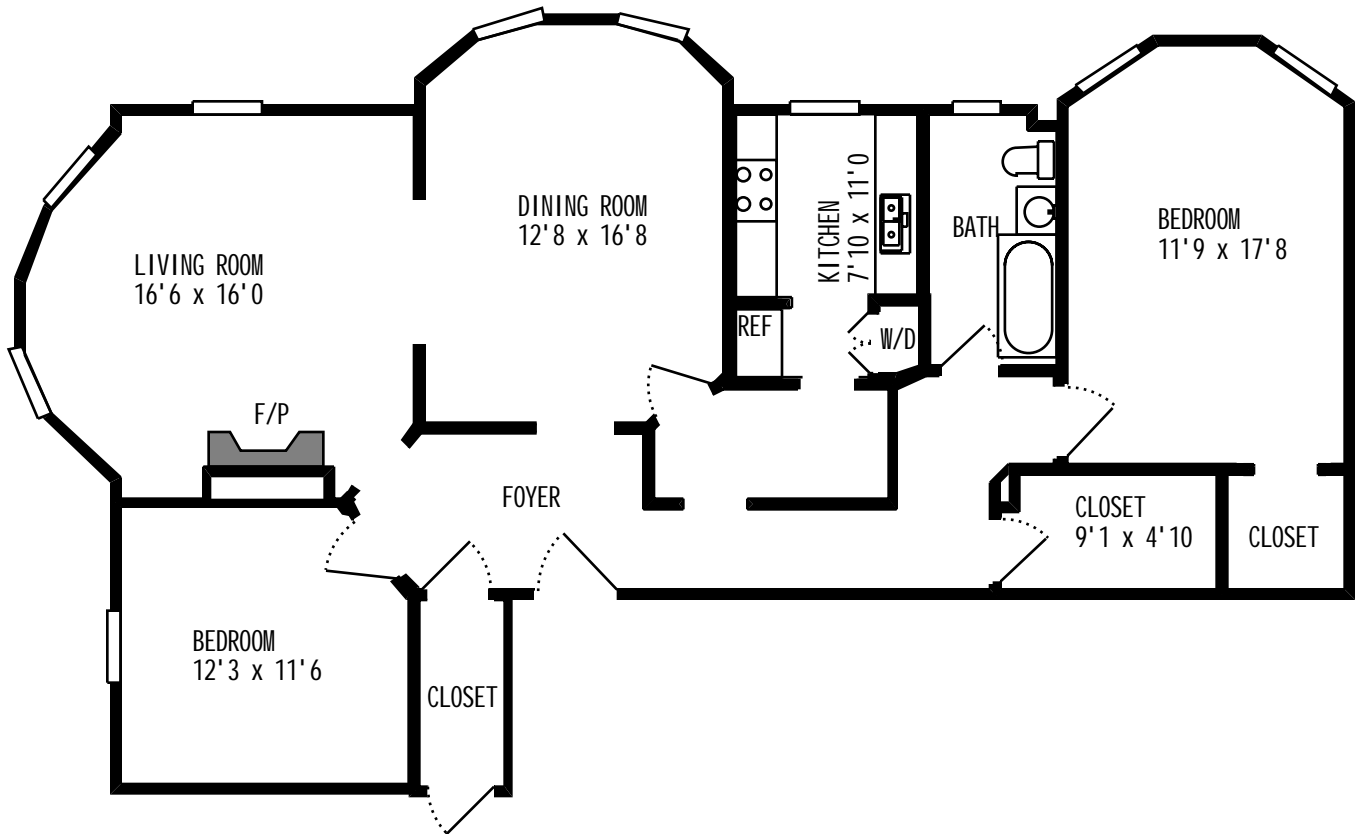

REAL ESTATE MEASURE

Website RE
Order #RE9800-2134
Measure #6027365
Measured 06/01/10

Property Address:
2220 20th St NW #53
Washington, DC 20009

Total interior square footage on page: 1239 sf

MeasureComp offers a limited warranty. For full details, please visit <http://www.measurecomp.com/RealEstateWarranty.htm>