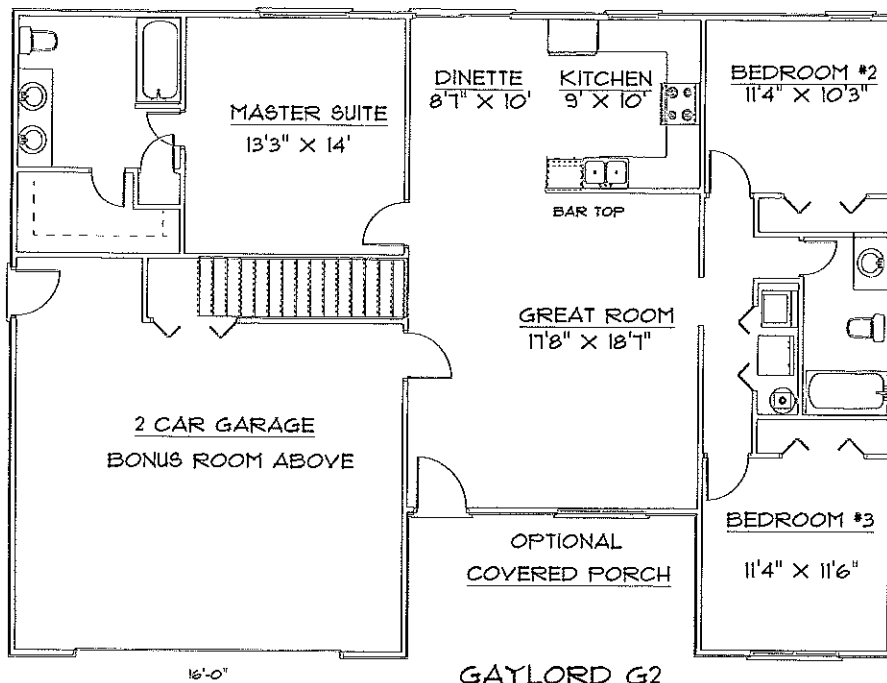

GAYLORD II G2

3 BED ROOMS 2 BATHS
1716 SQ.FT.

GAYLORD G2

3 BED ROOMS 2 BATHS
1605 SQ.FT.