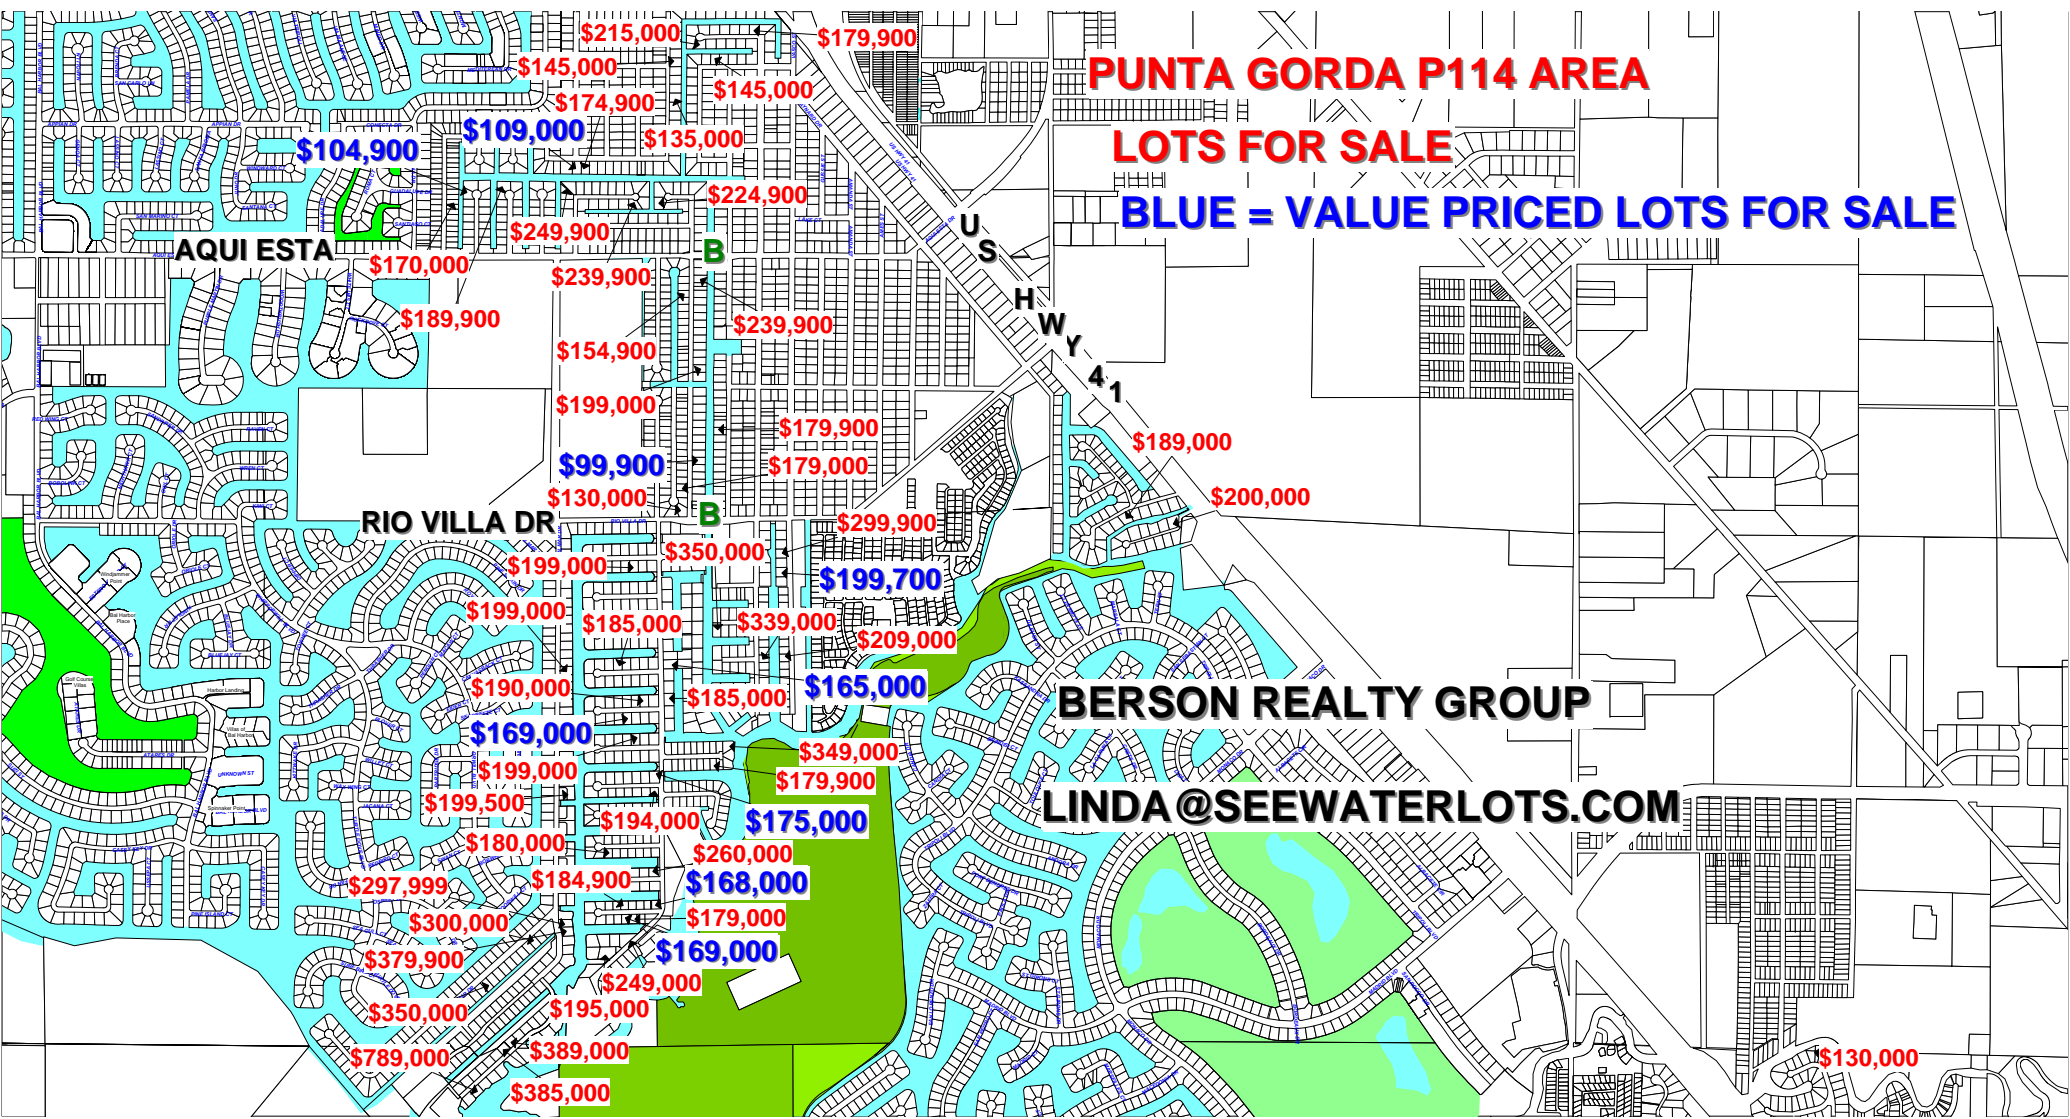

PUNTA GORDA P114 AREA

LOTS FOR SALE

BLUE = VALUE PRICED LOTS FOR SALE

BERSON REALTY GROUP

LINDA@SEEWATERLOTS.COM