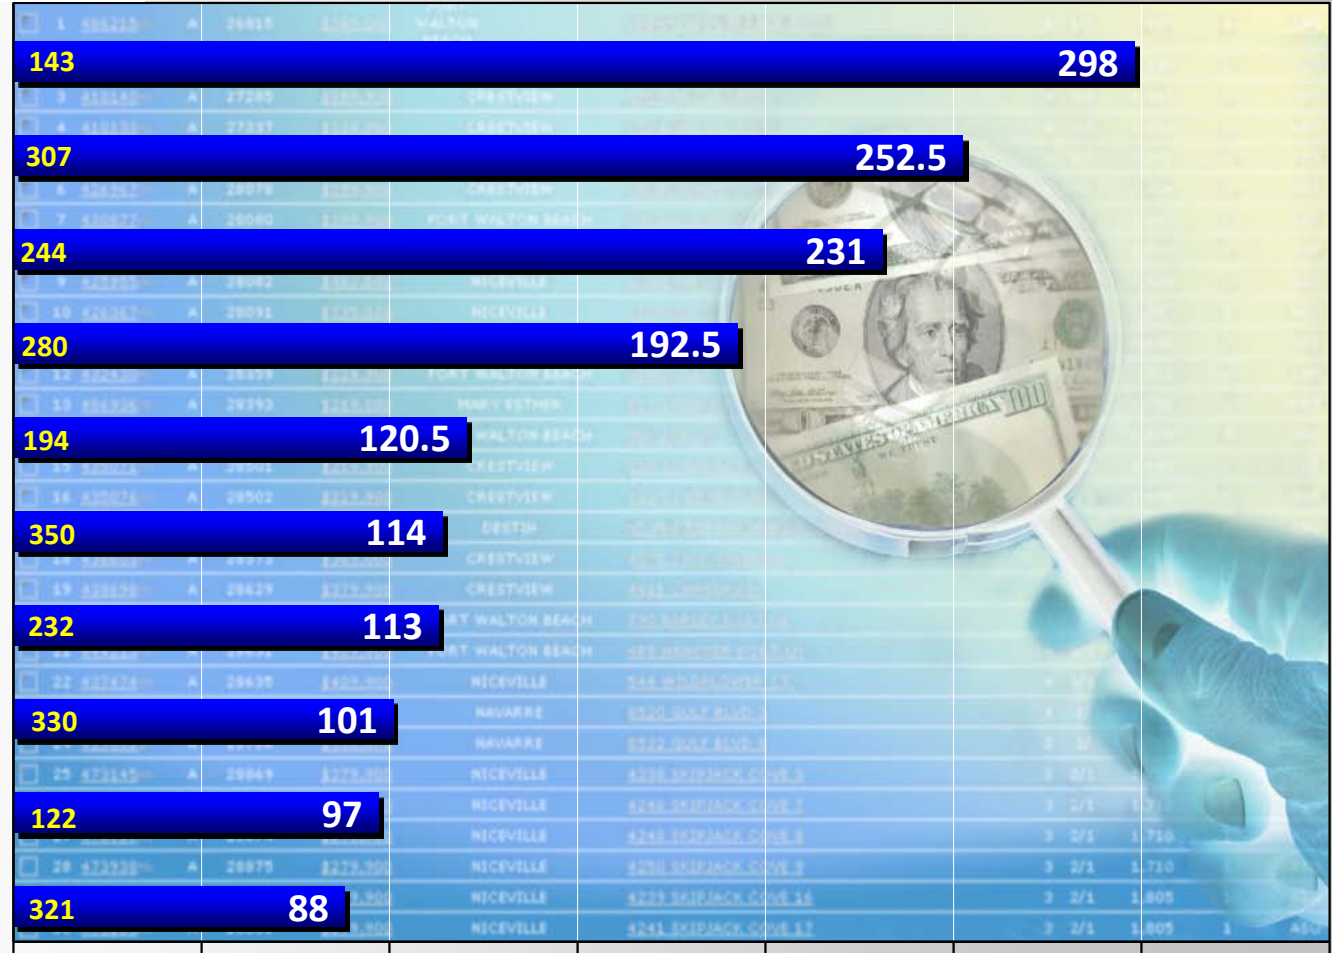

ACTIVE LISTINGS - DETACHED SINGLE FAMILY
As of June 30, 2010
Area: MLS AREAS 11-25

Days on Market

- Re/Max Southern Realty**
- Pelican Real Estate**
- Coldwell Banker United**
- Keller Williams Realty**
- Beach Properties of Florida, LLC**
- C-21 Wilson Minger Agency**
- The Premier Property Group**
- RE/Max Agency One Inc**
- Destin Real Estate Company**