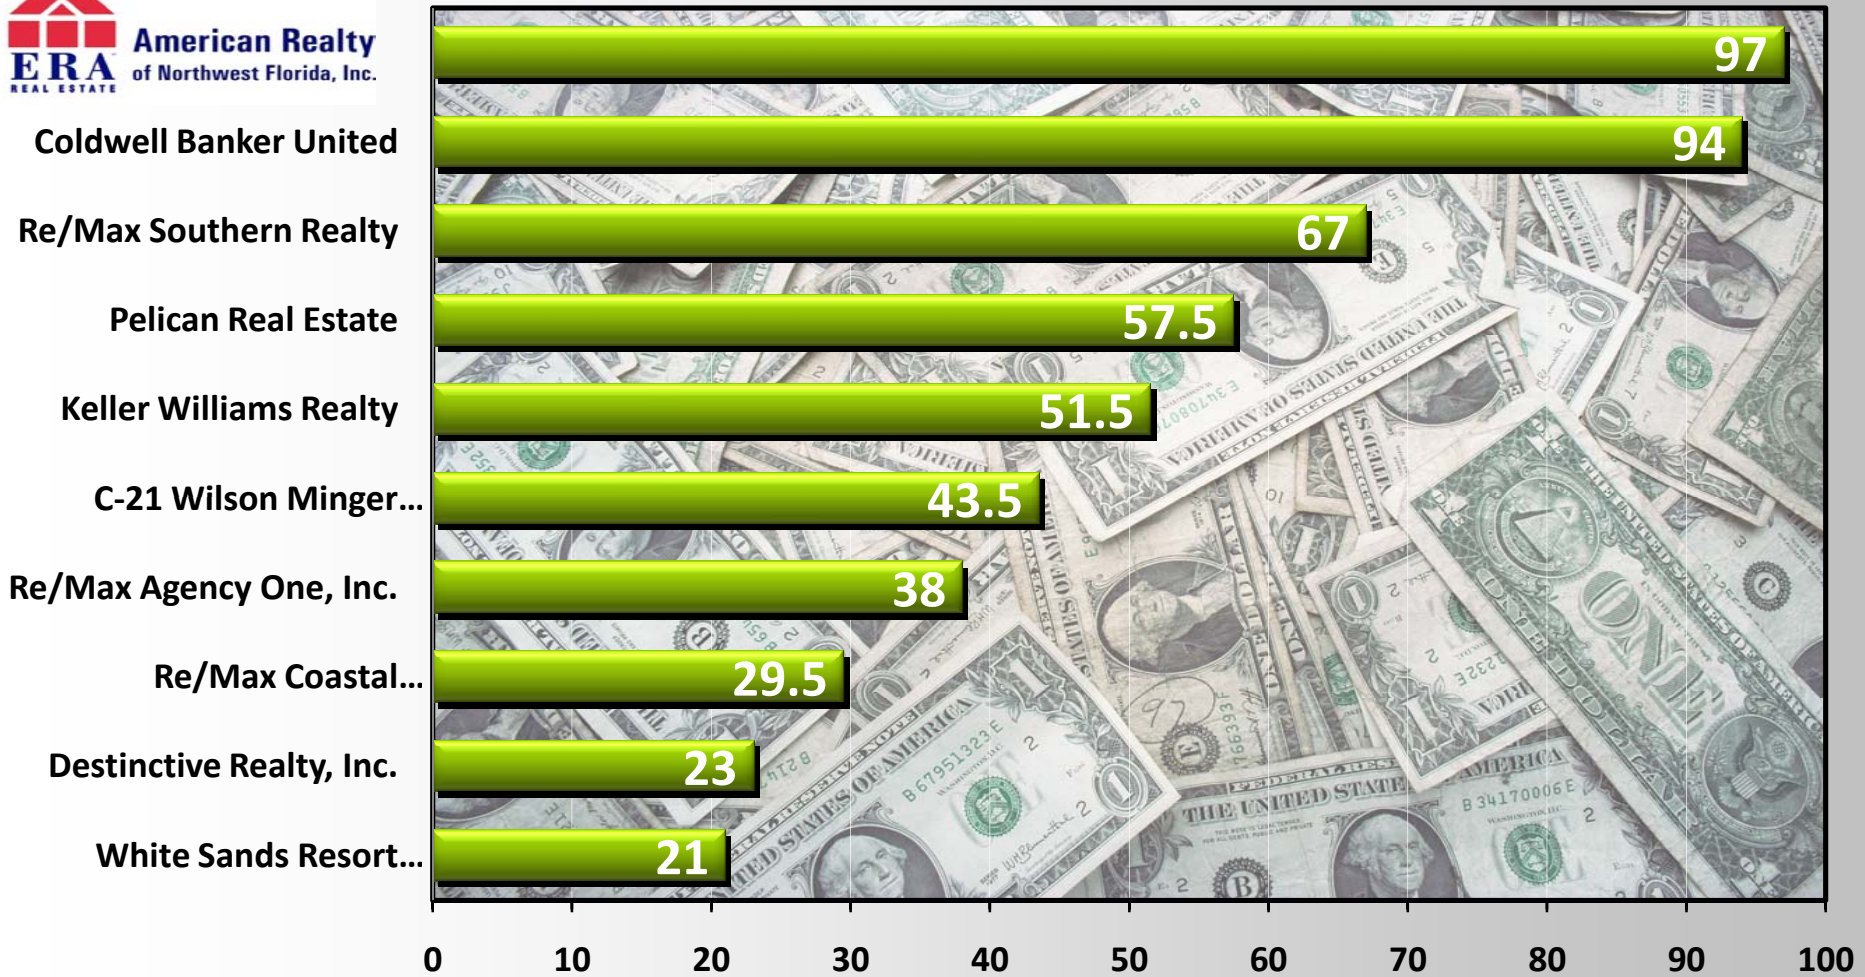

CLOSED SIDES - DETACHED SINGLE FAMILY
From January 1 - March 31, 2009
Area: MLS AREAS 11-25

The representations in the data, charts and graphs in this report are based in whole or in part on data supplied by the Emerald Coast Association of Realtors, Inc. Neither the Association or the MLS is in any way responsible for its accuracy. Data maintained by the Association or the MLS may not reflect all real estate activity in the market.

ACTIVE LISTINGS - DETACHED SINGLE FAMILY

As of March 31, 2009

Area: MLS AREAS 11-25

Days on Market

The representations in the data, charts and graphs in this report are based in whole or in part on data supplied by the Emerald Coast Association of Realtors, Inc. Neither the Association or the MLS is in any way responsible for its accuracy. Data maintained by the Association or the MLS may not reflect all real estate activity in the market.