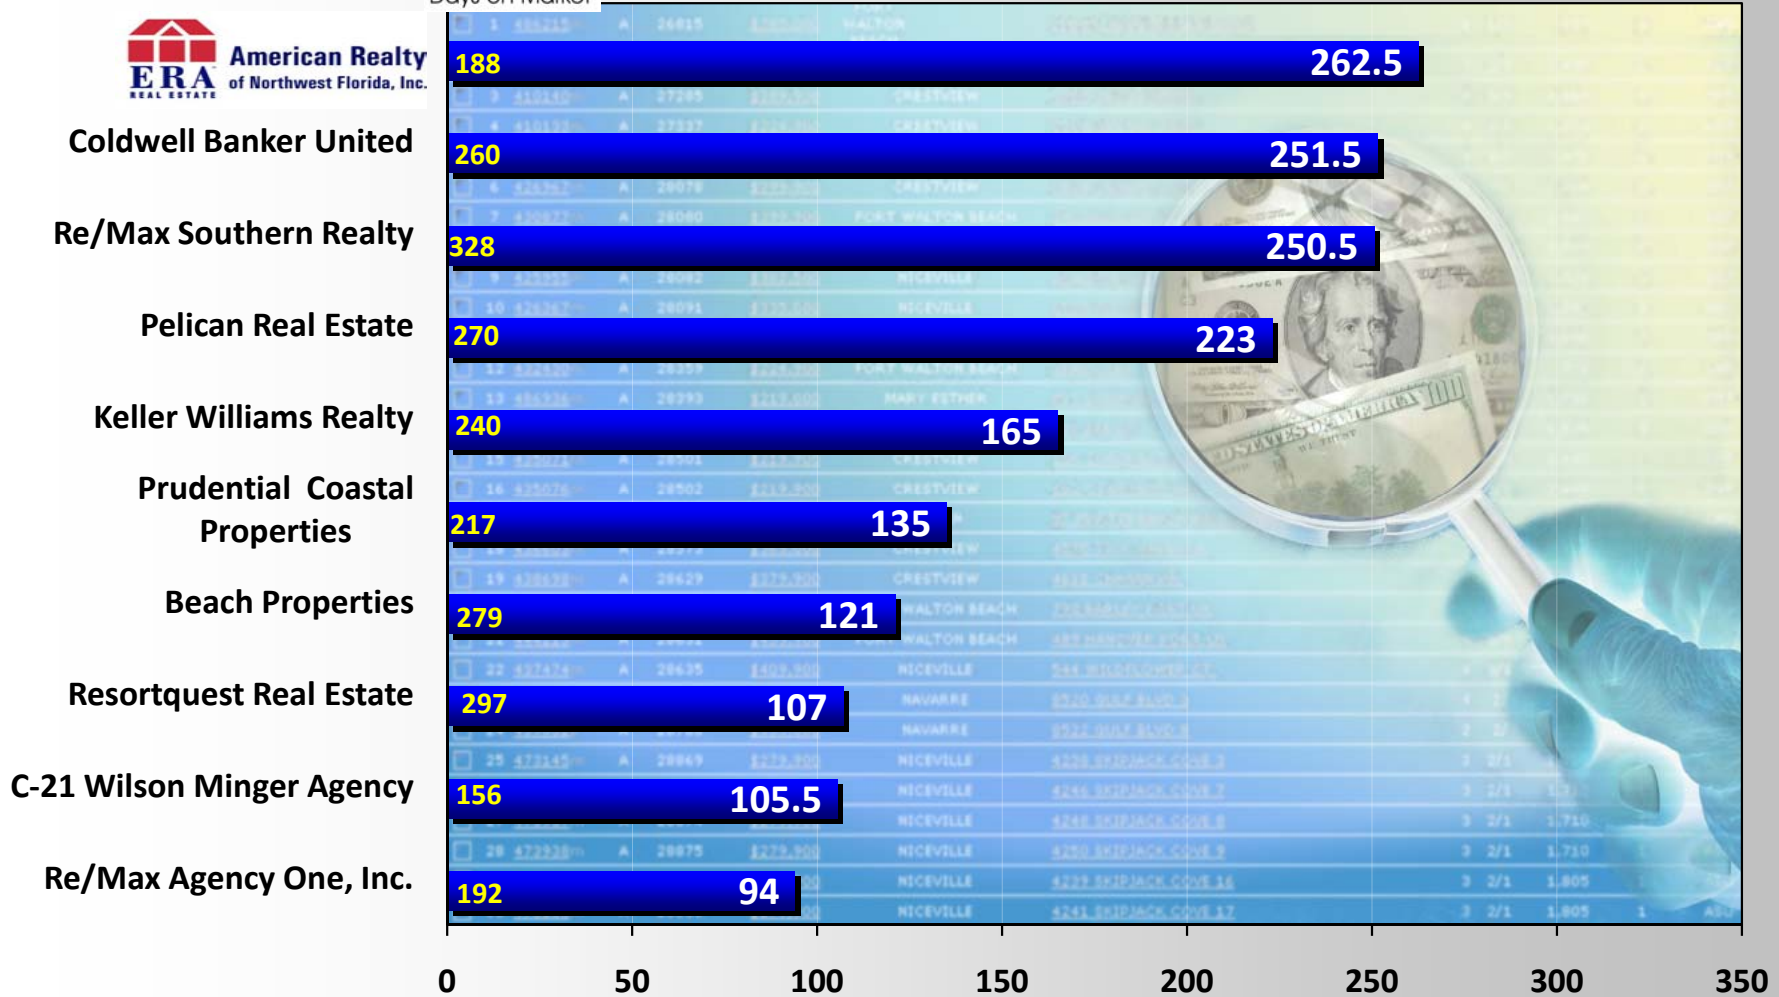

CLOSED SIDES - DETACHED SINGLE FAMILY
From January 1 - March 31, 2009
Area: MLS AREAS 11-25

The representations in the data, charts and graphs in this report are based in whole or in part on data supplied by the Emerald Coast Association of Realtors, Inc. Neither the Association or the MLS is in any way responsible for its accuracy. Data maintained by the Association or the MLS may not reflect all real estate activity in the market.

ACTIVE LISTINGS - DETACHED SINGLE FAMILY

As of March 31, 2009

Area: MLS AREAS 11-25

Days on Market

The representations in the data, charts and graphs in this report are based in whole or in part on data supplied by the Emerald Coast Association of Realtors, Inc. Neither the Association or the MLS is in any way responsible for its accuracy. Data maintained by the Association or the MLS may not reflect all real estate activity in the market.