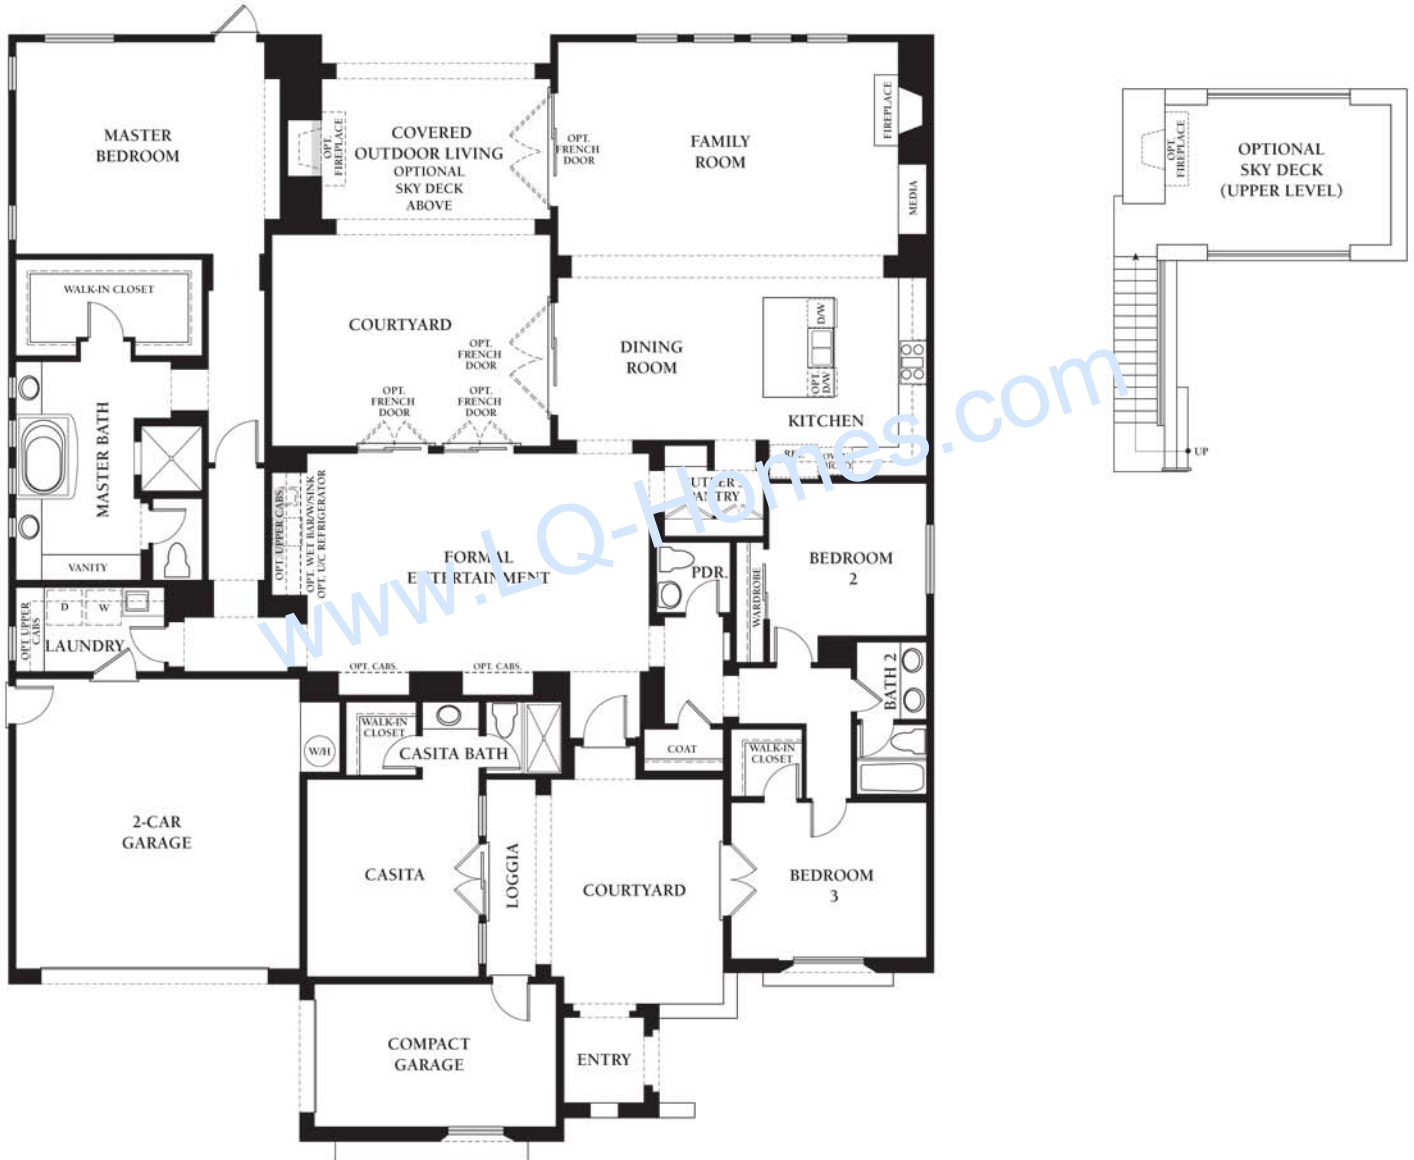

Residence 4

3,047 Sq. Ft.
4 Bedrooms
4.5 Baths

Taylor Woodrow

© 2004 Taylor Woodrow

All dimensions are approximate. Due to field requirements, room dimensions may vary slightly.