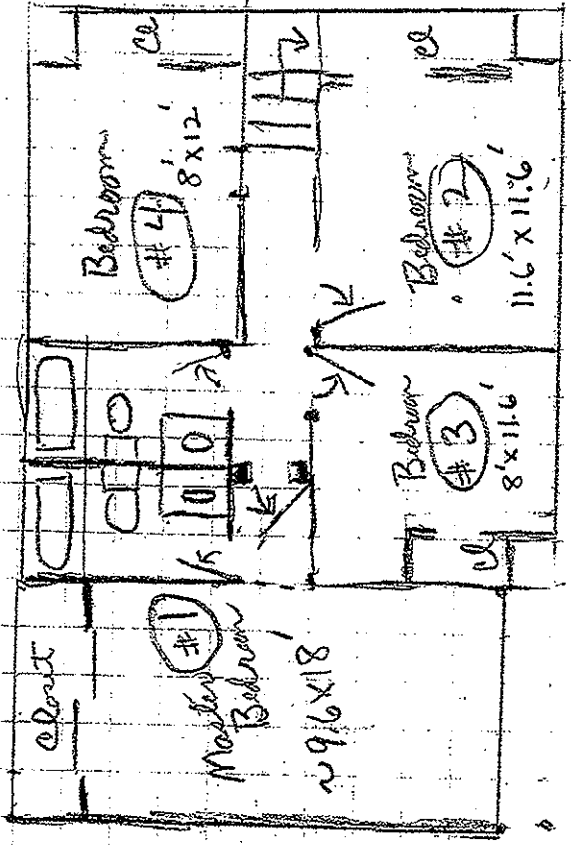

4414 Ridge St. Chevy Chase, Md

4 Bedroom 2 1/2 Bath 1st floor Family Room

Central Air Conditioned, Close to Bethesda location
Walk to Metro, Shopping, 2 Blocks

MAIN FLOOR
1/2 Bath

2nd Floor
4 Bd. + 2 Baths

Basement has washer + Dryers, Storage

Basement has no finished Rooms

Garage is not included, owner uses it for storage, 2 car parking in rear
Kitchen has D/W, D/C. Sink, Gas Stove, Microwave, Small Table Space, Bedrooms are carpeted,