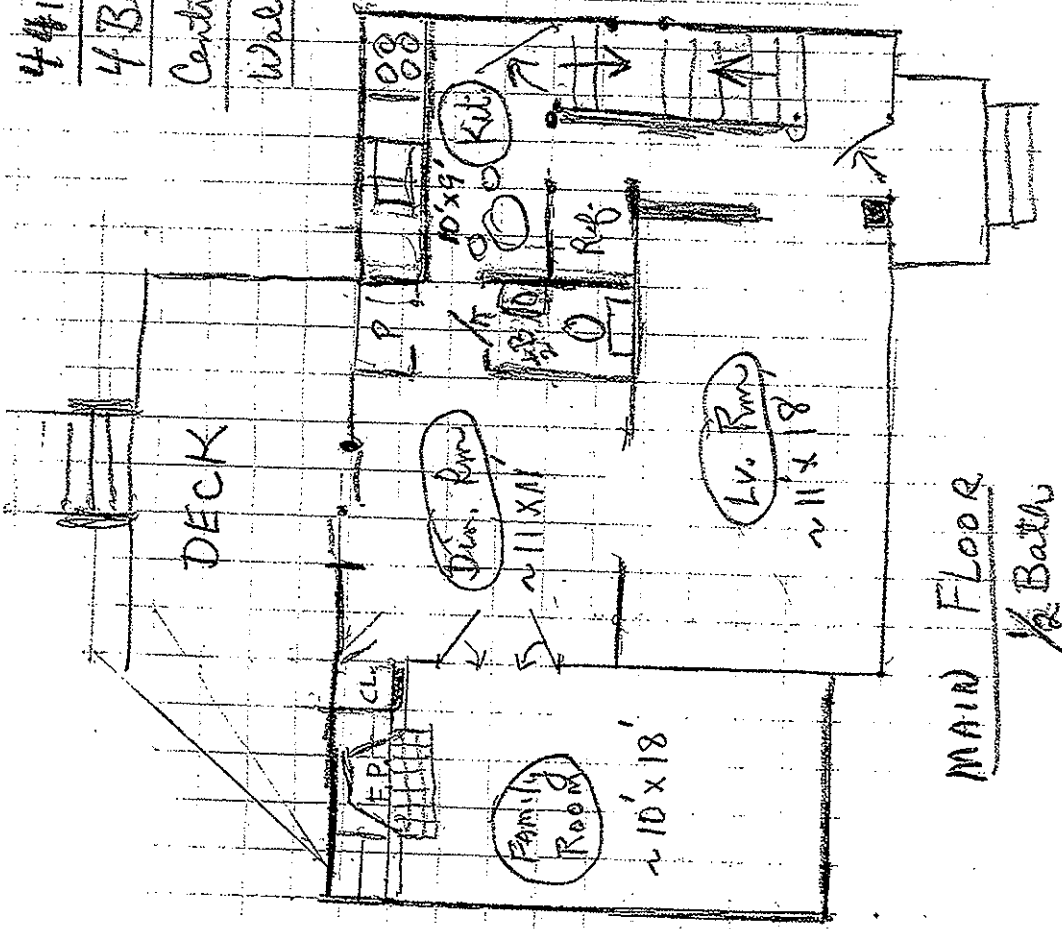

4414 Ridge St. Chevy Chase, Md

4 Bedroom 2 1/2 Bath 1st floor Family Room

Central Air Conditioned, Close to Bethesda location
Walk to Metro, Shopping, 2 Blocks

MAIN FLOOR
1/2 Bath

2nd Floor
4 Bd. + 2 Baths

Basement has washer + Dryers, Storage

Basement has no finished Rooms

Garage is not included, owner uses it for storage, 2 car parking in rear
Kitchen has D/W, D/C. Sink, Gas Stove, Microwave, Small Table Space, Bedrooms are carpeted,