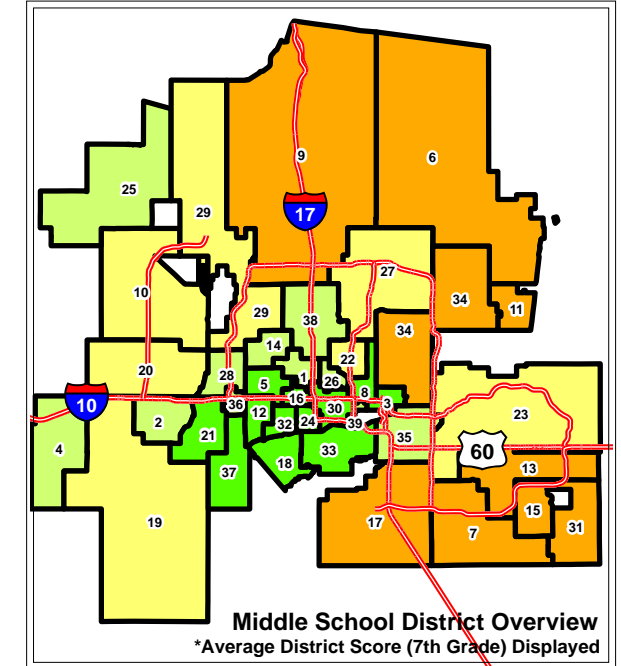

Middle School Test Results - 7th Grade

Arizona's Instrument to Measure Standards Test, 2010

Source: Arizona Department of Education

- Chaparral Rd
- Indian School Rd
- Thomas Rd
- McDowell Rd
- McKellips Rd
- Brown Rd
- University Dr
- Broadway Rd
- Southern Ave
- Baseline Rd
- Guadalupe Rd
- Elliot Rd
- Warner Rd
- Ray Rd
- Chandler Blvd
- Pecos Rd
- Germann Rd
- Queen Creek Rd
- Ocotillo Rd
- Chandler Heights Rd
- Riggs Rd
- Hunt Hwy

- Carefree Hwy
- Dove Valley Rd
- Lone Mtn Rd
- Dixileta Dr
- Dynamite Blvd
- Jomax Rd
- Happy Valley Rd
- Pinnacle Peak Rd
- Deer Valley Rd
- Beardsley Rd
- Union Hills Rd
- Bell Rd
- Greenway Rd
- Thunderbird Rd
- Cactus Rd
- Peoria Ave
- Olive Ave
- Northern Ave
- Glendale Ave
- Bethany Home Rd
- Camelback Rd
- Indian School Rd
- Thomas Rd
- McDowell Rd
- Van Buren St
- Buckeye Rd
- Lower Buckeye Rd
- Broadway Rd
- Southern Ave
- Baseline Rd
- Dobbins Rd
- Elliot Rd
- Ray Rd

- Citrus Rd
- Cotton Ln
- Sarival Ave
- Reems Rd
- Bullard Ave
- Litchfield Rd
- Dysart Rd
- El Mirage Rd
- 155th Ave
- 107th Ave
- 99th Ave
- 91st Ave
- 83rd Ave
- 75th Ave
- 67th Ave
- 59th Ave
- 51st Ave
- 43rd Ave
- 35th Ave
- 27th Ave
- 19th Ave
- 7th Ave
- 7th St
- 16th St
- 24th St
- 32nd St
- 40th St
- 40th St
- Tatum Blvd
- 56th St
- 64th St
- Scottsdale Rd
- Hayden Rd
- Pima Rd
- Indian Bend Rd
- McDonald Dr
- Chaparral Rd
- Indian School Rd
- Thomas Rd
- McDowell Rd
- McKellips Rd
- Brown Rd
- University Dr
- Broadway Rd
- Southern Ave
- Baseline Rd
- Guadalupe Rd
- Elliot Rd
- Warner Rd
- Ray Rd
- Chandler Blvd
- Pecos Rd
- Germann Rd
- Queen Creek Rd
- Ocotillo Rd
- Chandler Heights Rd
- Riggs Rd
- Hunt Hwy