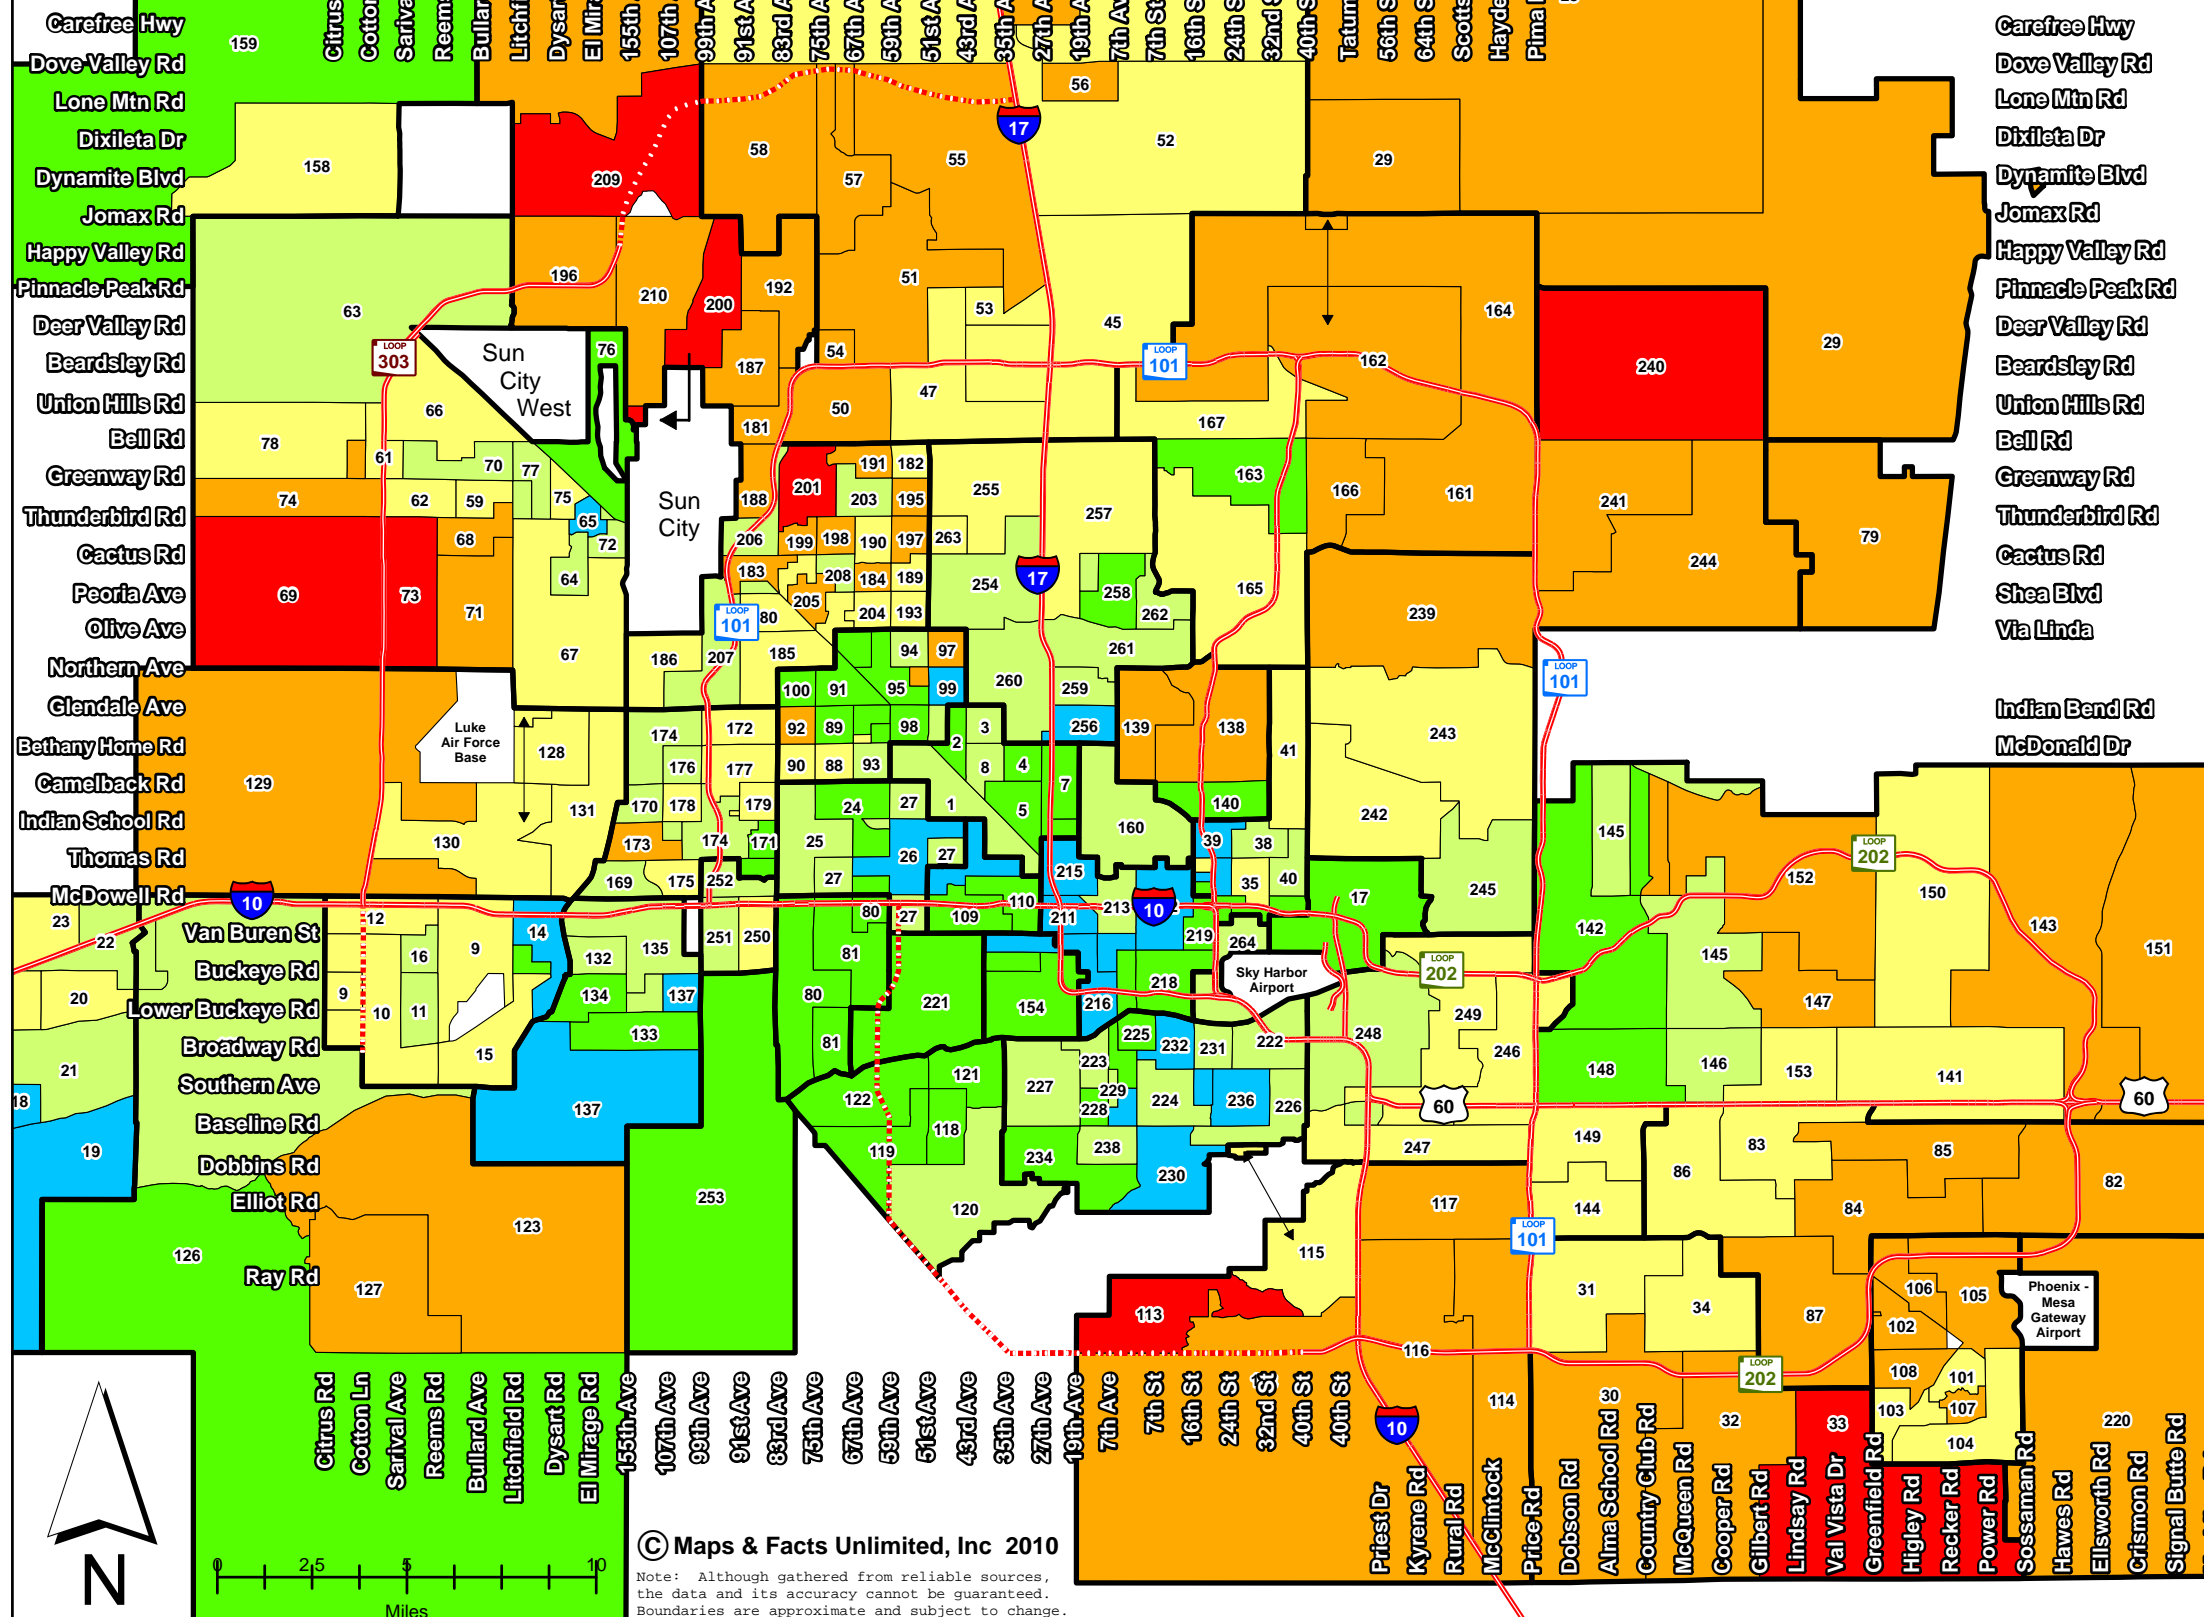

Middle School Test Results - 7th Grade

Arizona's Instrument to Measure Standards Test, 2010

Source: Arizona Department of Education

- Chaparral Rd
- Indian School Rd
- Thomas Rd
- McDowell Rd
- McKellips Rd
- Brown Rd
- University Dr
- Broadway Rd
- Southern Ave
- Baseline Rd
- Guadalupe Rd
- Elliot Rd
- Warner Rd
- Ray Rd
- Chandler Blvd
- Pecos Rd
- Germann Rd
- Queen Creek Rd
- Ocotillo Rd
- Chandler Heights Rd
- Riggs Rd
- Hunt Hwy

- Carefree Hwy
- Dove Valley Rd
- Lone Mtn Rd
- Dixileta Dr
- Dynamite Blvd
- Jomax Rd
- Happy Valley Rd
- Pinnacle Peak Rd
- Deer Valley Rd
- Beardsley Rd
- Union Hills Rd
- Bell Rd
- Greenway Rd
- Thunderbird Rd
- Cactus Rd
- Peoria Ave
- Olive Ave
- Northern Ave
- Glendale Ave
- Bethany Home Rd
- Camelback Rd
- Indian School Rd
- Thomas Rd
- McDowell Rd
- Van Buren St
- Buckeye Rd
- Lower Buckeye Rd
- Broadway Rd
- Southern Ave
- Baseline Rd
- Dobbins Rd
- Elliot Rd
- Ray Rd

- Citrus Rd
- Cotton Ln
- Sarival Ave
- Reems Rd
- Bullard Ave
- Litchfield Rd
- Dysart Rd
- El Mirage Rd
- 155th Ave
- 107th Ave
- 99th Ave
- 91st Ave
- 83rd Ave
- 75th Ave
- 67th Ave
- 59th Ave
- 51st Ave
- 43rd Ave
- 35th Ave
- 27th Ave
- 19th Ave
- 7th Ave
- 7th St
- 16th St
- 24th St
- 32nd St
- 40th St
- 40th St
- Tatum Blvd
- 56th St
- 64th St
- Scottsdale Rd
- Hayden Rd
- Pima Rd
- Indian Bend Rd
- McDonald Dr
- Chaparral Rd
- Indian School Rd
- Thomas Rd
- McDowell Rd
- McKellips Rd
- Brown Rd
- University Dr
- Broadway Rd
- Southern Ave
- Baseline Rd
- Guadalupe Rd
- Elliot Rd
- Warner Rd
- Ray Rd
- Chandler Blvd
- Pecos Rd
- Germann Rd
- Queen Creek Rd
- Ocotillo Rd
- Chandler Heights Rd
- Riggs Rd
- Hunt Hwy

**PowerMAPS® School Series
MIDDLE SCHOOL
Test Results for
Phoenix Metro Area
Public Schools**

All school attendance boundaries are color-coded by Arizona's Instrument to Measure Standards Test results!