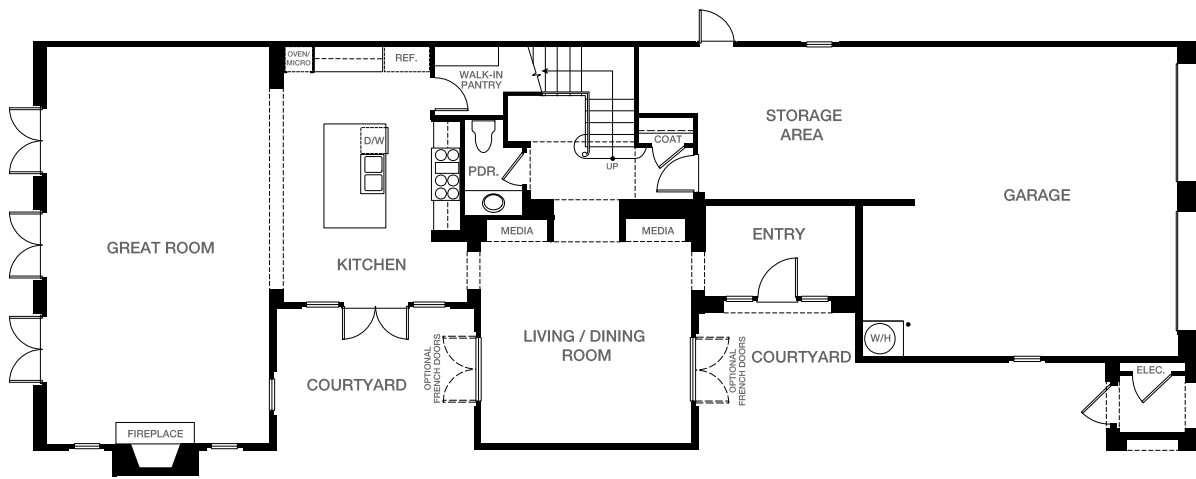

LAING LUXURY
VILLAS
AT THE CROSBY

Residence 3A
Approx. 3,387 sq.ft.
2-3 Beds / 2.5-3.5 Baths

SECOND FLOOR

FIRST FLOOR