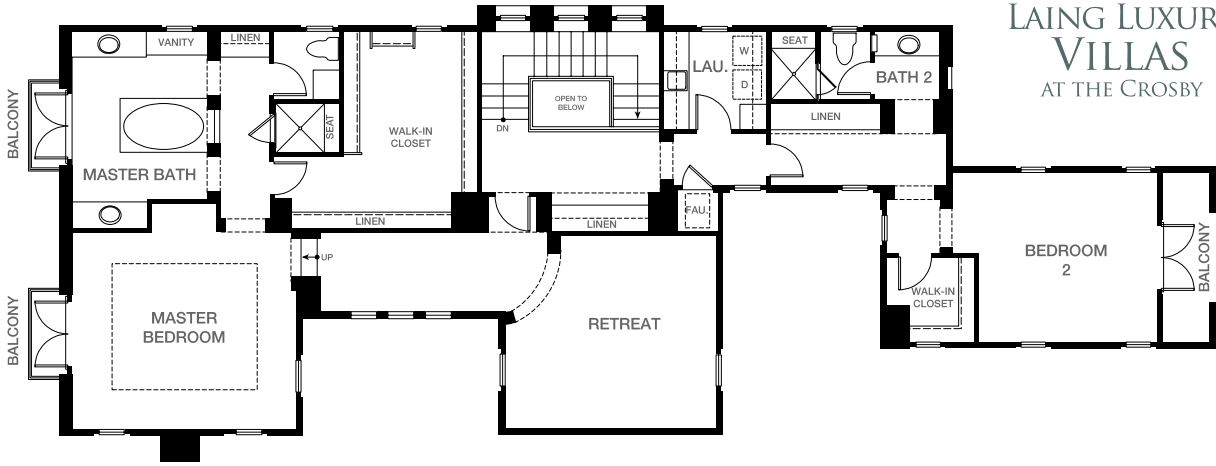

LAING LUXURY
VILLAS
AT THE CROSBY

Residence 3A
Approx. 3,387 sq.ft.
2-3 Beds / 2.5-3.5 Baths

SECOND FLOOR

FIRST FLOOR