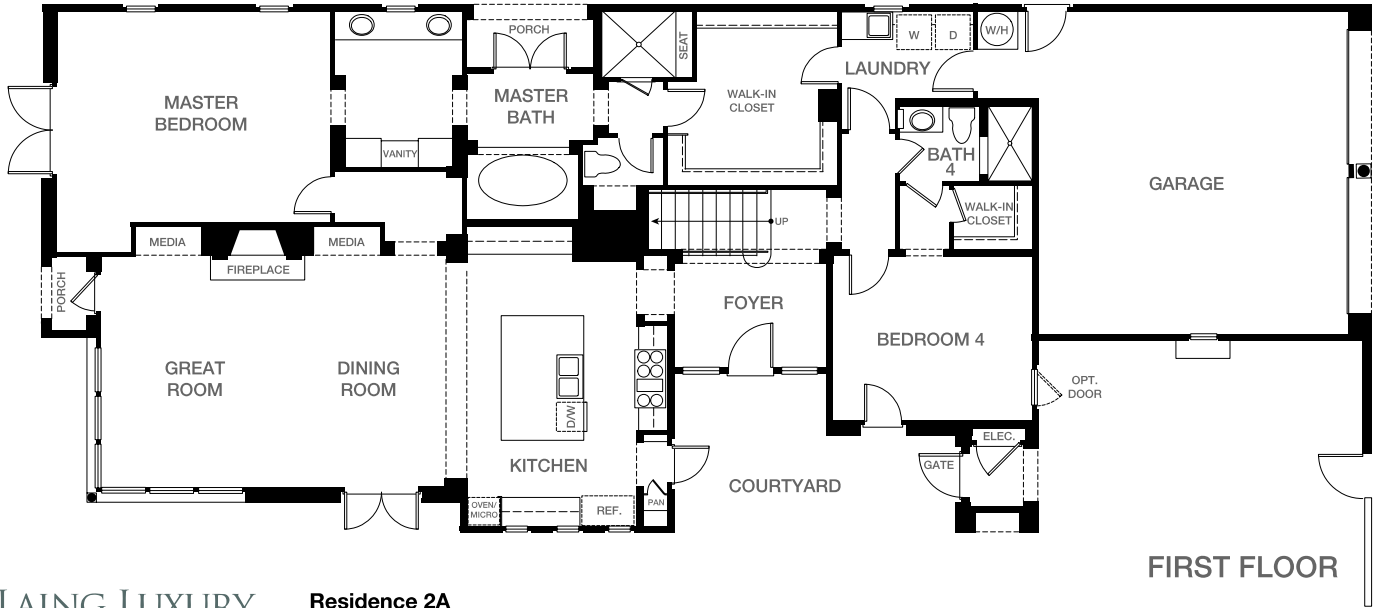

SECOND FLOOR

FIRST FLOOR

LAING LUXURY
VILLAS
AT THE CROSBY

Residence 2A
Approx. 3,102 sq.ft.
4 Beds / 3.5-4 Baths