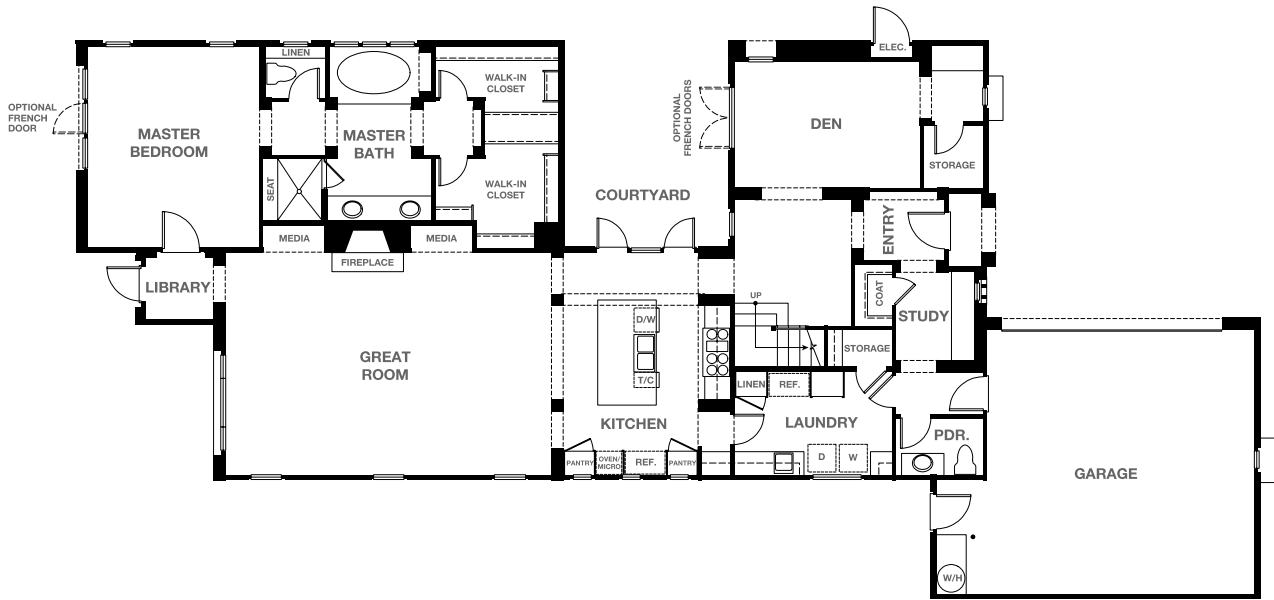

**SECOND FLOOR**

LAING LUXURY  
VILLAS  
AT THE CROSBY

**Residence 1A**  
Approx. 3,034 sq. ft.  
2-3 Beds / 2.5-3.5 Baths

**FIRST FLOOR**