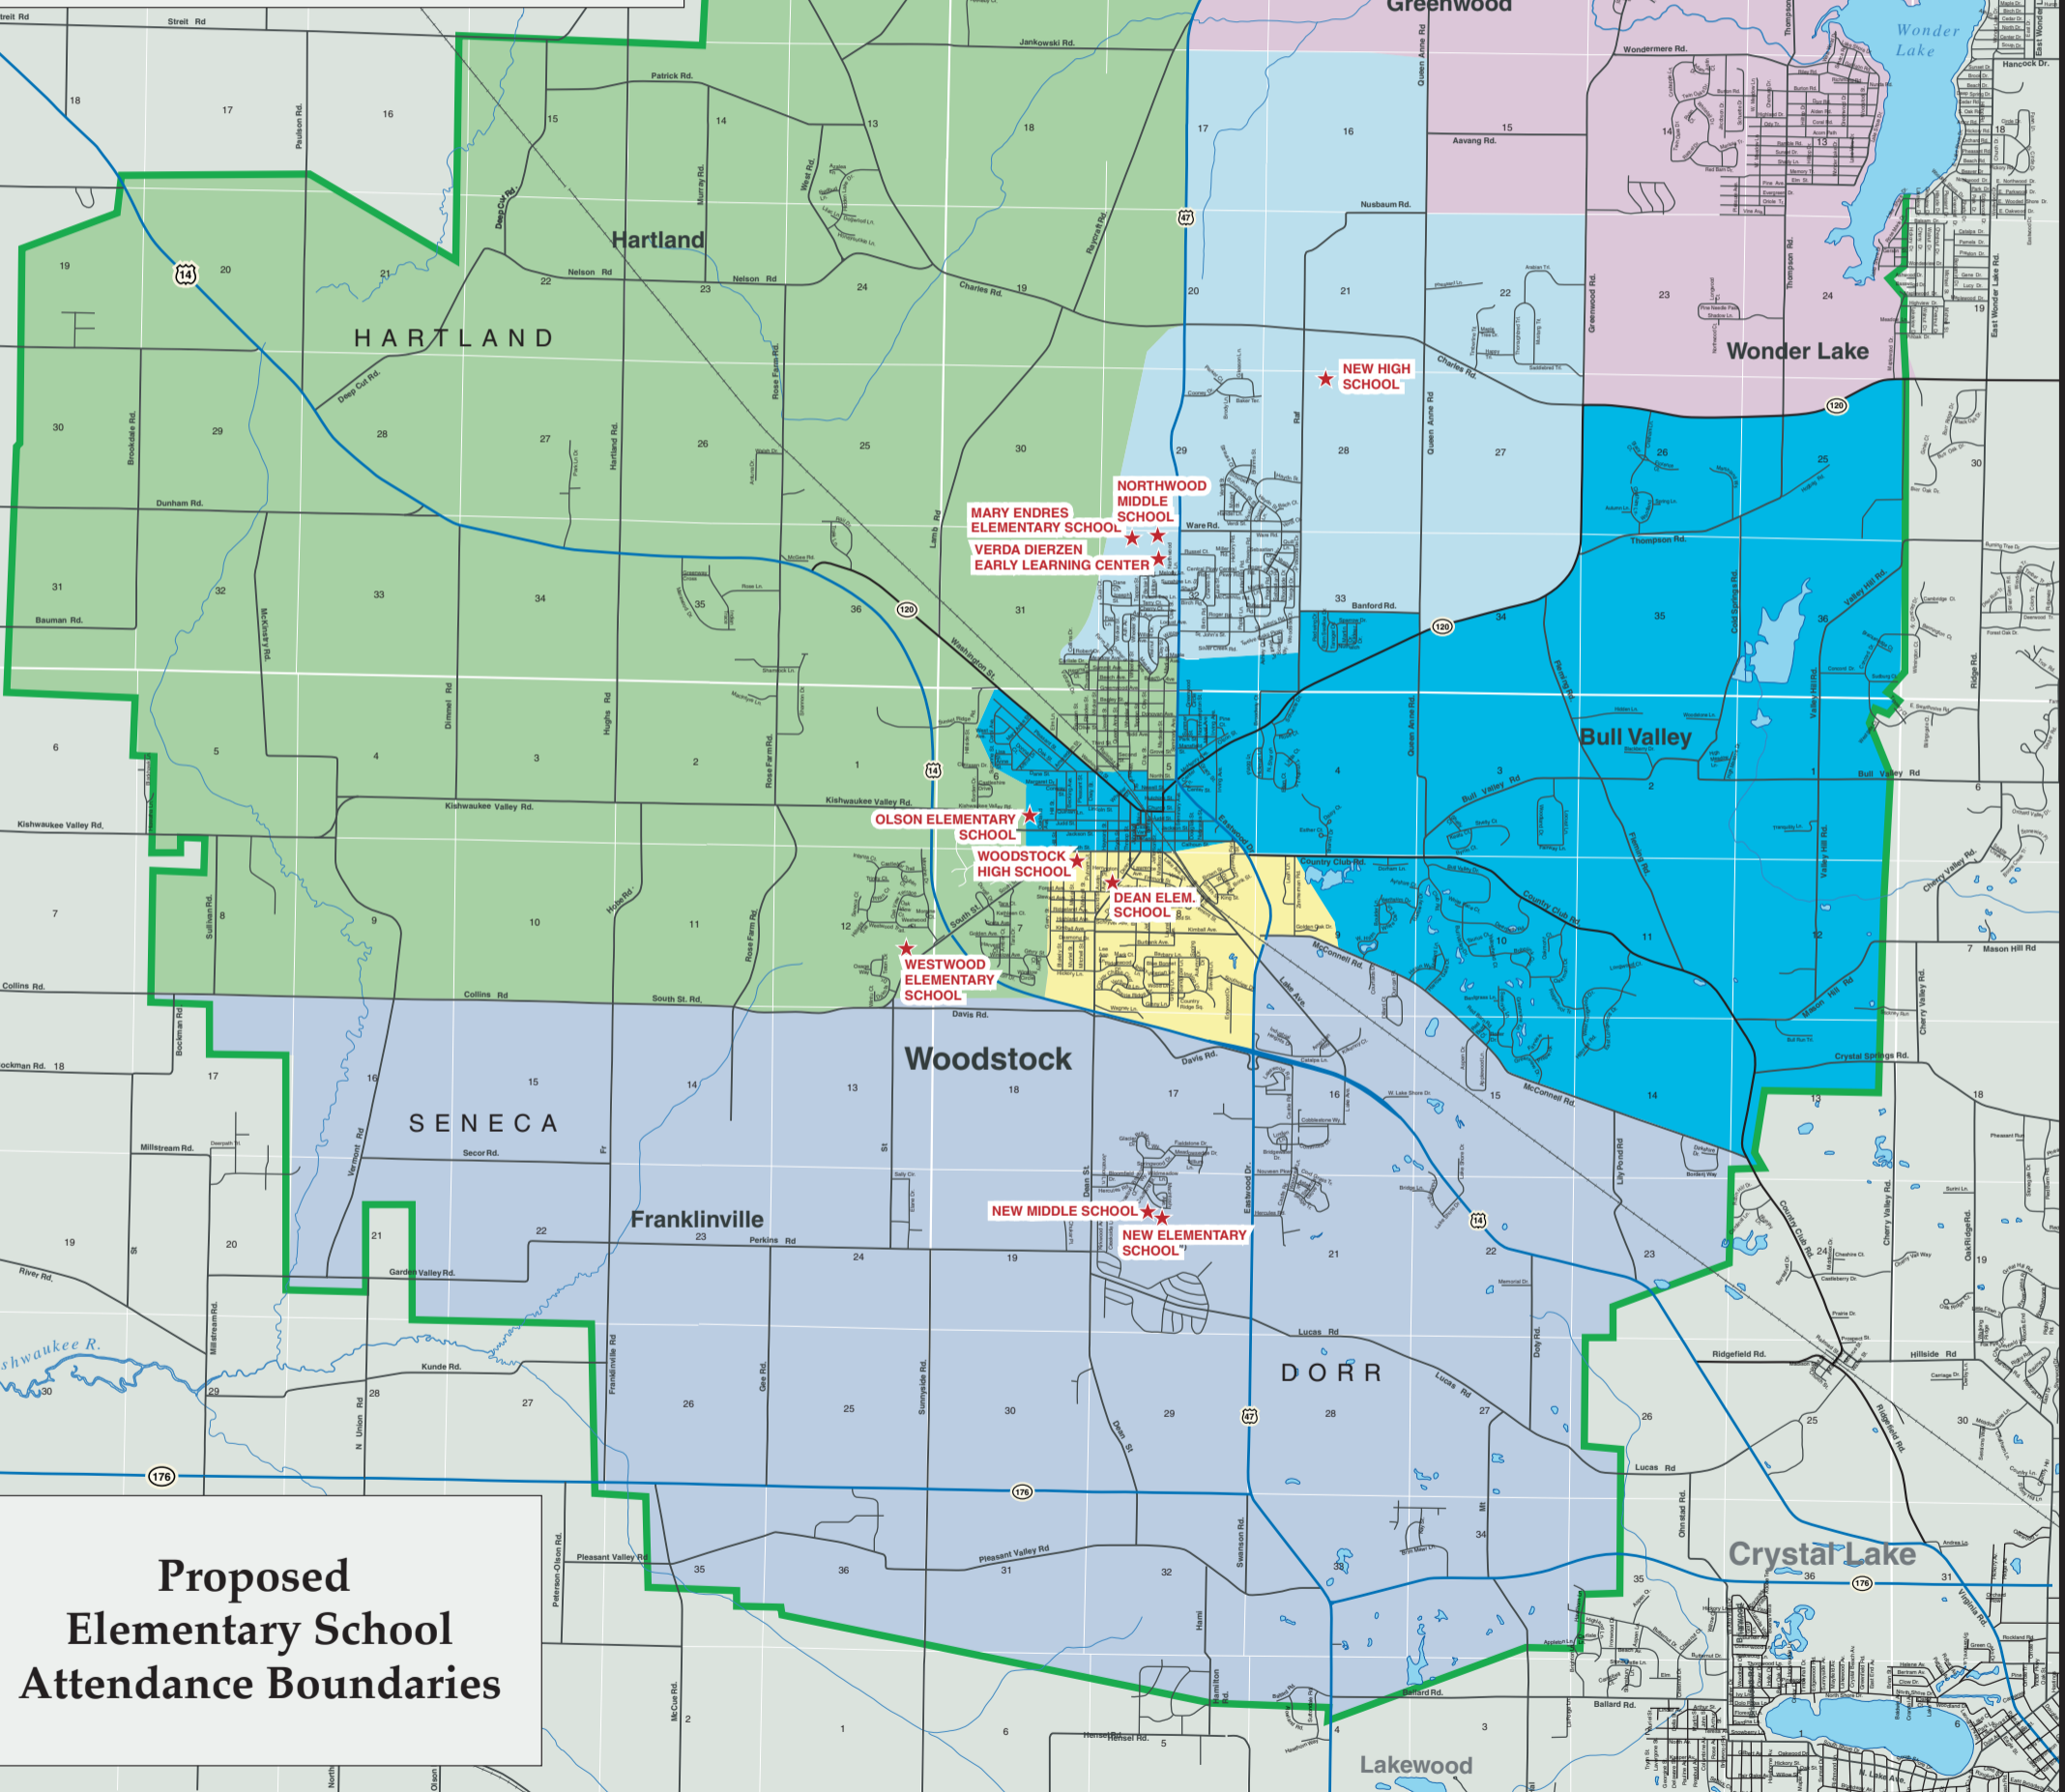

Map Key

- ★ School
- D-200 Attendance Area

- Westwood Elementary
- Olson Elementary
- Dean Elementary
- Mary Endres Elem.
- Greenwood Elementary
- New Elementary

**Proposed
Elementary School
Attendance Boundaries**