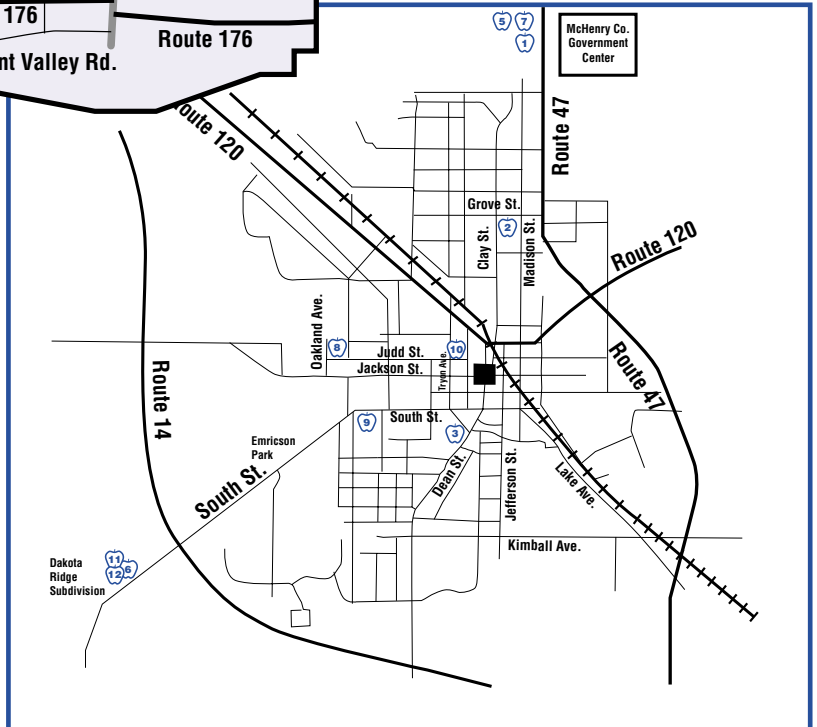

Woodstock Community Unit School District 200

Woodstock Community Unit School District 200 encompasses an area of 110 square miles in McHenry County and serves the communities of Woodstock, Greenwood, and parts of Bull Valley and Wonder Lake. The school district operates nine schools including an early childhood center (PreKindergarten-Kindergarten), five elementary schools (grades 1-5), two middle schools (grades 6-8), and one high school (grades 9-12).

District 200 Map and Directions

VERDA DIERZEN EARLY LEARNING CENTER

(815) 338-8883
2045 N. Seminary Avenue
Woodstock, IL 60098

Directions: From the intersection of Route 120 and Route 47, go north on Route 47 for one mile to the stoplight, which is Russel Court. The school is the first building on the left of the intersection across from the McHenry County Courthouse.

CLAY ELEMENTARY SCHOOL

(815) 337-2529
112 Grove Street
Woodstock, IL 60098

Directions: From the intersection of Route 120 and Route 47, go north on Route 47 for one block to Grove Street. Turn left (west) on Grove Street and go two blocks to Clay Street. The school is located on the left hand side on the corner of Grove and Clay Streets.

DEAN STREET ELEMENTARY SCHOOL

(815) 338-1133
600 Dean Street
Woodstock, IL 60098

Directions: From the intersection of Route 14 and Route 47, go west on Route 14 to the first stoplight, which is Dean Street. Turn right on Dean Street and go 3/4 mile. The school is on left hand side on the corner of Dean Street and Forest Avenue.