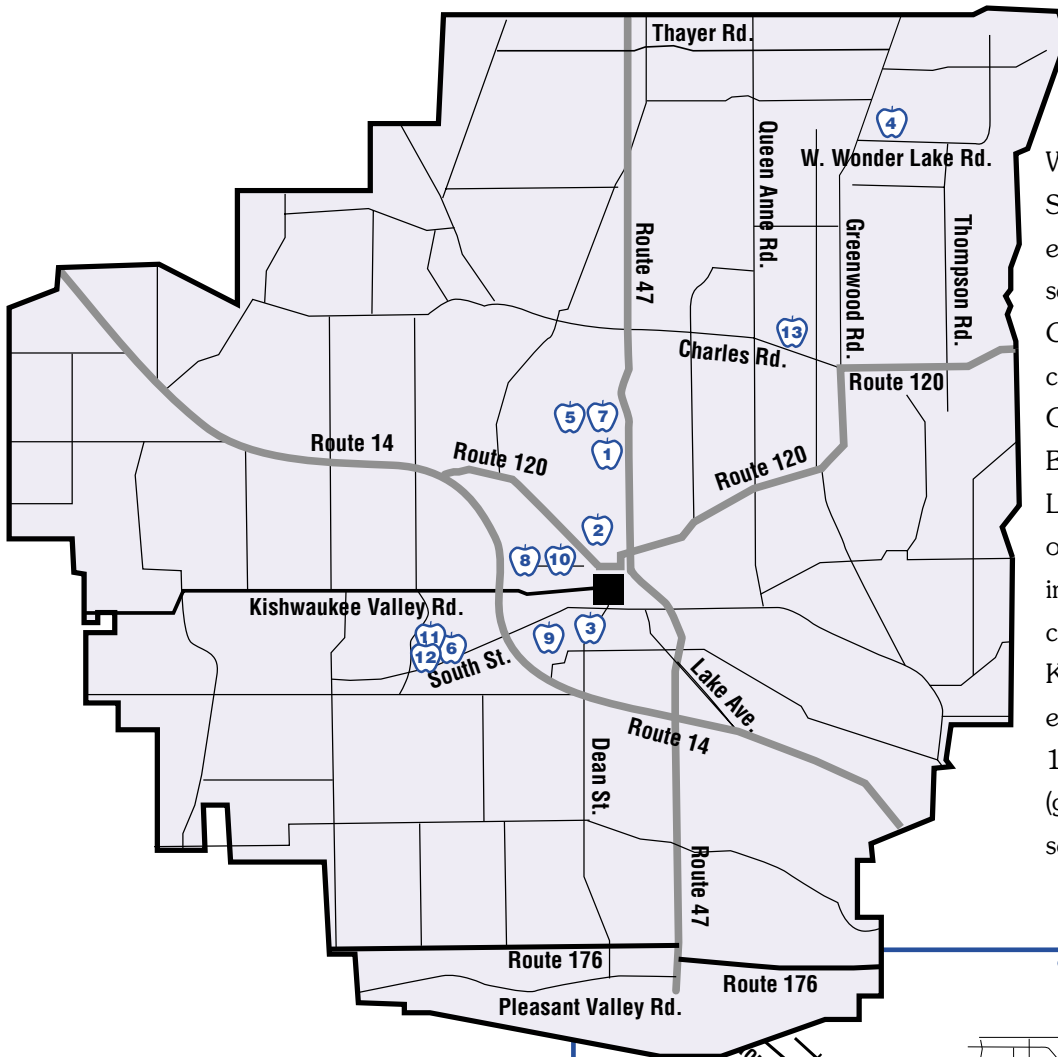

Woodstock Community Unit School District 200

Woodstock Community Unit School District 200 encompasses an area of 110 square miles in McHenry County and serves the communities of Woodstock, Greenwood, and parts of Bull Valley and Wonder Lake. The school district operates nine schools including an early childhood center (PreKindergarten-Kindergarten), five elementary schools (grades 1-5), two middle schools (grades 6-8), and one high school (grades 9-12).

District 200 Map and Directions

VERDA DIERZEN EARLY LEARNING CENTER

(815) 338-8883
2045 N. Seminary Avenue
Woodstock, IL 60098

Directions: From the intersection of Route 120 and Route 47, go north on Route 47 for one mile to the stoplight, which is Russel Court. The school is the first building on the left of the intersection across from the McHenry County Courthouse.

CLAY ELEMENTARY SCHOOL

(815) 337-2529
112 Grove Street
Woodstock, IL 60098

Directions: From the intersection of Route 120 and Route 47, go north on Route 47 for one block to Grove Street. Turn left (west) on Grove Street and go two blocks to Clay Street. The school is located on the left hand side on the corner of Grove and Clay Streets.

DEAN STREET ELEMENTARY SCHOOL

(815) 338-1133
600 Dean Street
Woodstock, IL 60098

Directions: From the intersection of Route 14 and Route 47, go west on Route 14 to the first stoplight, which is Dean Street. Turn right on Dean Street and go 3/4 mile. The school is on left hand side on the corner of Dean Street and Forest Avenue.