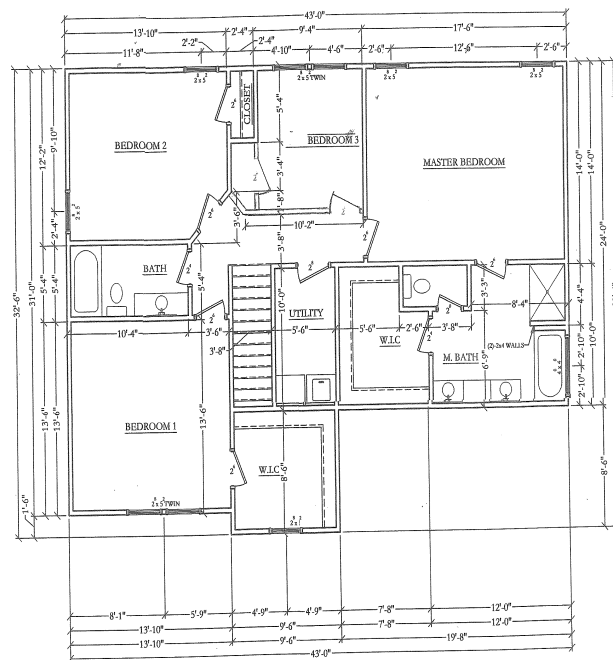

The Tolsen II - 2190sf

FIRST FLOOR PLAN
 SCALE: 1/4"=1'-0"

SECOND FLOOR PLAN
 SCALE: 1/4"=1'-0"