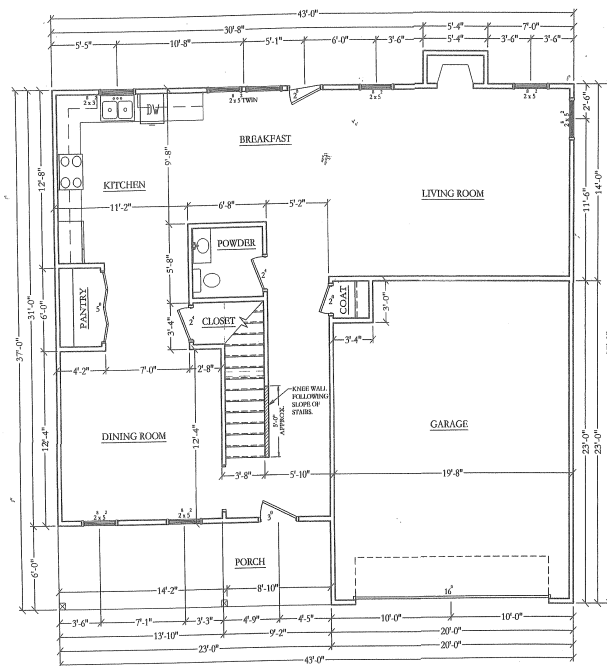

The Tolsen II - 2190sf

FIRST FLOOR PLAN
 SCALE: 1/4"=1'-0"

SECOND FLOOR PLAN
 SCALE: 1/4"=1'-0"