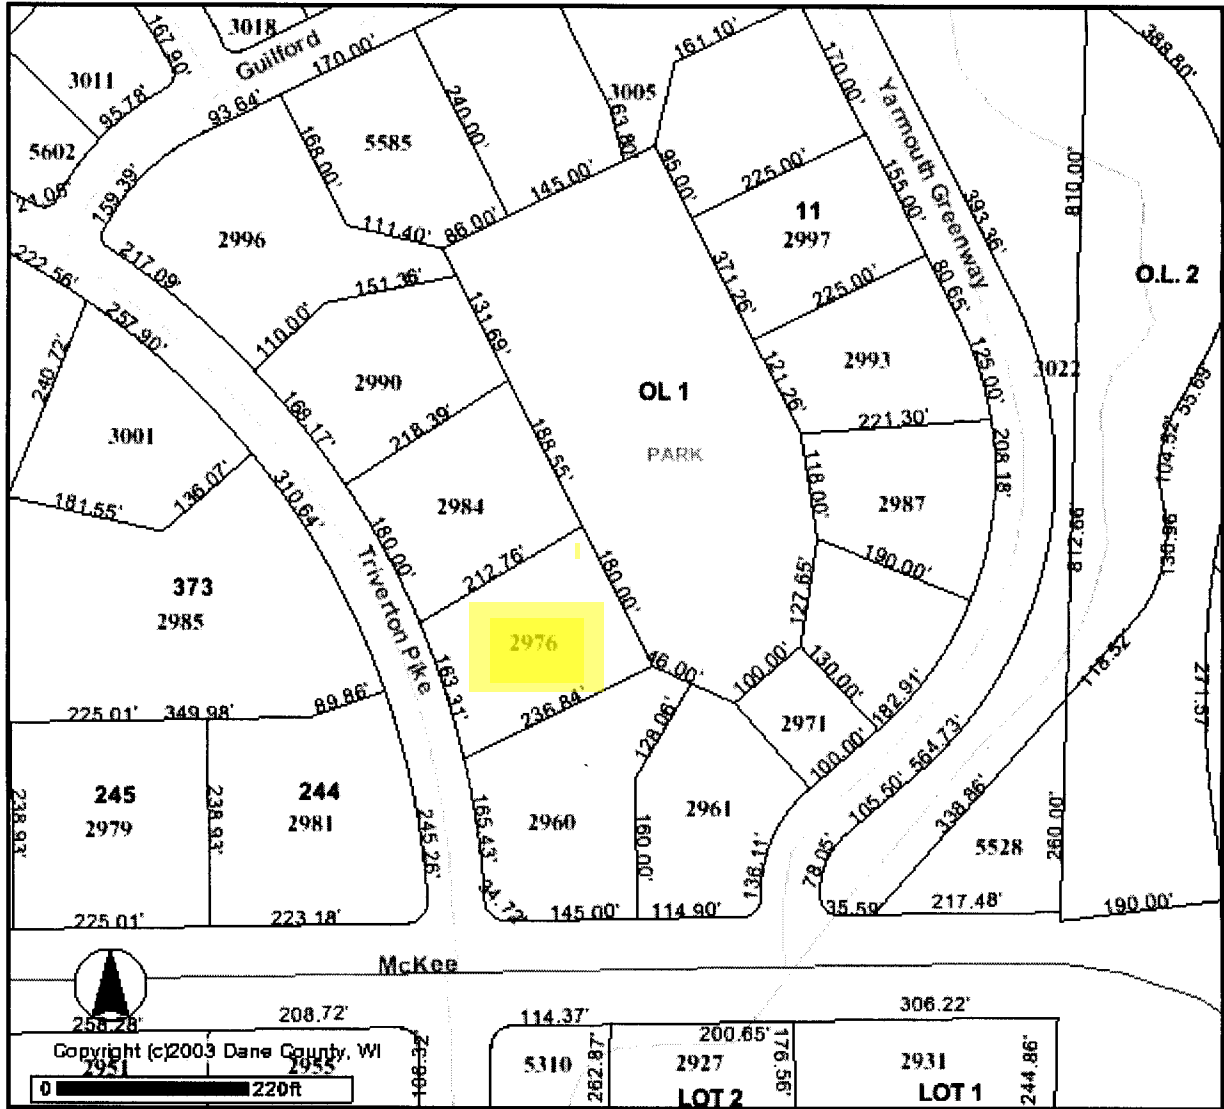

Forsythe Downs

O.L. 2

OL 1
PARK

McKee

5310	200.65'	2931
262.87'	176.95'	244.86'
LOT 2		LOT 1